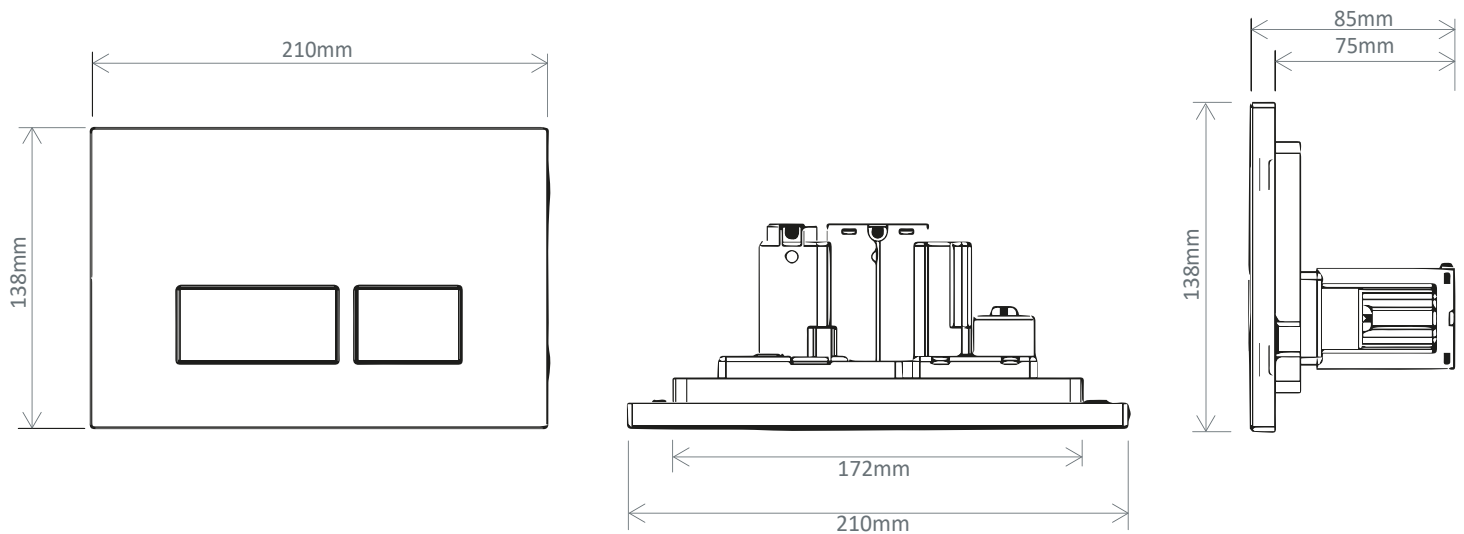

TECHNICAL DATA SHEET

Square Flush Plate, Chrome - TR9010

NO.	Description	Product Code	Fixings included	Gross Weight
1	Square Flush Plate - Chrome	TR9010	YES	0.3KG

DIMENSIONS

DIAGRAMS NOT TO SCALE | ALL DIMENSIONS IN MM TOLERANCE OF ± 5 MM
ALL PRODUCTS CONFORM TO BRITISH STANDARDS

*Dimensions are subject to change, customers are advised to measure actual product before commencing installation.

FAQs

Q - What material is this product made of?

A - ABS.

Q - Which concealed cisterns and Wall Hung WC Frames is this product compatible with?

A - This flush button is compatible with all dual flush pneumatic flushing cisterns.

- Compatible with following Roper Rhodes Group Products:

In-Wall Cistern - TR9009

Vortex Cistern Bottom Inlet - VOR790

Apex Cistern Side Inlet - TR9002

Comfort Height Cistern - TR9008

1.17m Wall Hung WC Frame - TR9006

1.0m Wall Hung WC Frame - TR9015

0.82m Wall Hung WC Frame - TR9005