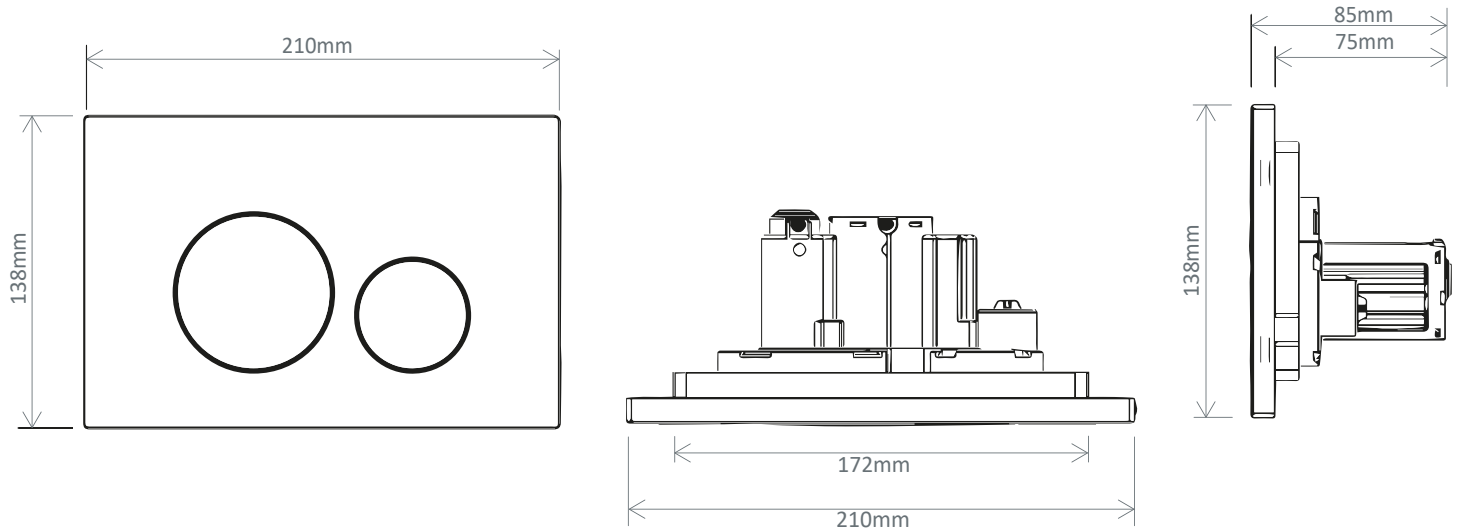

## Circles Flush Plate, Chrome - TR9012

ROPER RHODES®  
TRADE SOLUTIONS

NO.	Description	Product Code	Fixings included	Gross Weight
1	Circles Flush Plate - Chrome	TR9012	YES	0.3KG

### DIMENSIONS

DIAGRAMS NOT TO SCALE | ALL DIMENSIONS IN MM TOLERANCE OF ± 5MM  
ALL PRODUCTS CONFORM TO BRITISH STANDARDS

\*Dimensions are subject to change, customers are advised to measure actual product before commencing installation.