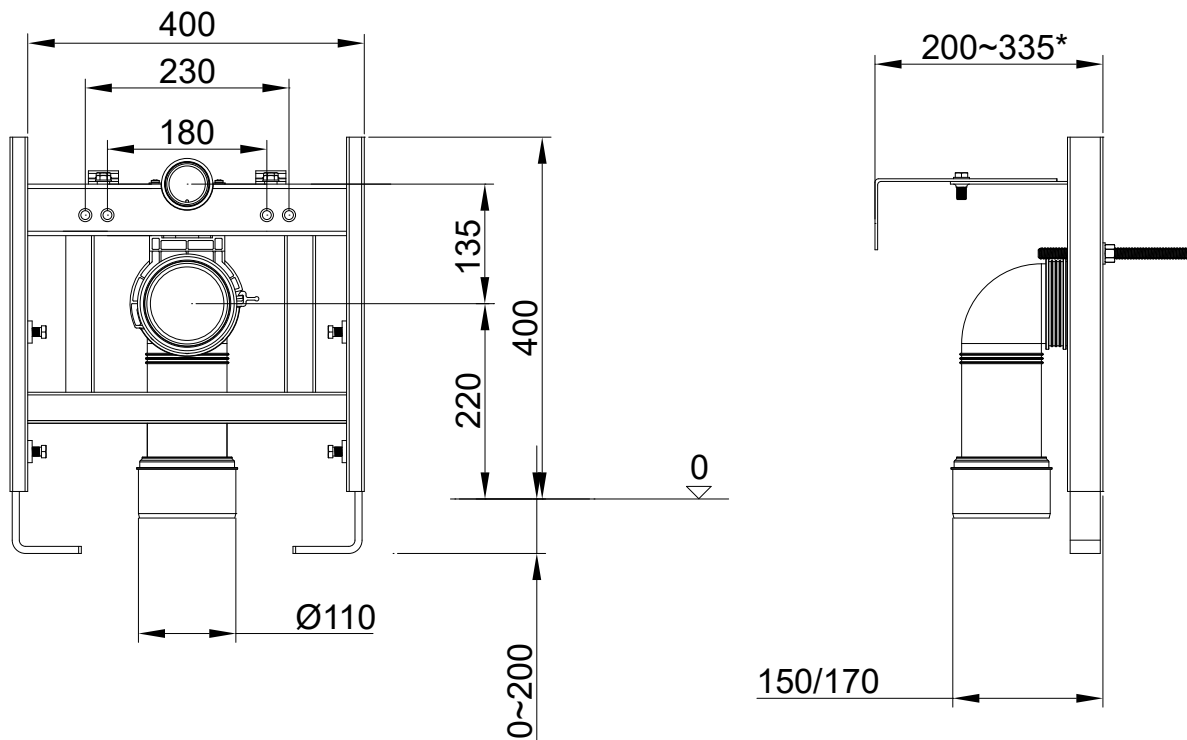

400MM WALL HUNG FRAME
TR9018

No.	Description	Product Code	Fixings included
1	400mm Wall Hung Frame	TR9018	YES

- Allows Wall Hung Pans to be used in narrow furniture units
- 400mm width
- Adjustable depth: 200 – 335mm
- Adjustable height legs (200mm adjustment)
- Compatible with Torrent, Apex, and Comfort cisterns
- Brackets, fixings and 1st fix protective covers included
- Suitable for Wall Hung Pans and Bidets

Dimensions:

* Depending on bracket combination used

FAQs

Is the frame supplied with a flush plate? - No, but a range of push plates are available separately.

Can a flush plate be mounted on top? - Yes, the flush plate can be mounted on the front or top of the cistern.

Can the waste pipe be routed out to the side of the frame? - Yes, with a minimum distance of 170mm from wall to the front of the frame.

What standard has the frame been tested to?

All wall hung WC frames are tested against BS EN 997 - static loading of 400kg and dynamic loading of 200kg for 50,000 cycles - simulating 15 years of usage.