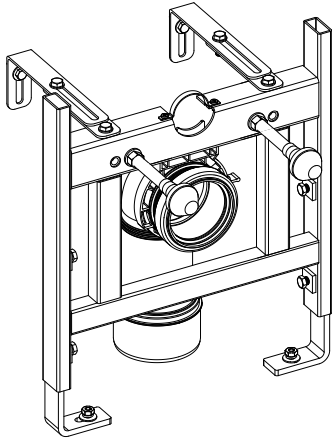

400MM WALL HUNG FRAME
TR9018

No.	Description	Product Code	Fixings included
1	400mm Wall Hung Frame	TR9018	YES

- Allows Wall Hung Pans to be used in narrow furniture units
- 400mm width
- Adjustable depth: 200 – 335mm
- Adjustable height legs (200mm adjustment)
- Compatible with Torrent, Apex, and Comfort cisterns
- Brackets, fixings and 1st fix protective covers included
- Suitable for Wall Hung Pans and Bidets

Dimensions:

* Depending on bracket combination used

FAQs

Is the frame supplied with a flush plate? - No, but a range of push plates are available separately.

Can a flush plate be mounted on top? - Yes, the flush plate can be mounted on the front or top of the cistern.

Can the waste pipe be routed out to the side of the frame? - Yes, with a minimum distance of 170mm from wall to the front of the frame.

What standard has the frame been tested to?

All wall hung WC frames are tested against BS EN 997 - static loading of 400kg and dynamic loading of 200kg for 50,000 cycles - simulating 15 years of usage.