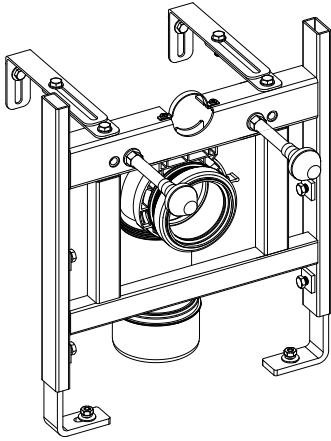

400MM WALL HUNG FRAME

TR9018

No.	Description	Product Code	Fixings included
1	400mm Wall Hung Frame	TR9018	YES

- Allows Wall Hung Pans to be used in narrow furniture units
- 400mm width
- Adjustable depth: 200 – 335mm
- Adjustable height legs (200mm adjustment)
- Compatible with Torrent, Apex, and Comfort cisterns
- Brackets, fixings and 1st fix protective covers included
- Suitable for Wall Hung Pans and Bidets

Dimensions:

* Depending on bracket combination used

FAQs

Is the frame supplied with a flush plate? - No, but a range of push plates are available separately.

Can a flush plate be mounted on top? - Yes, the flush plate can be mounted on the front or top of the cistern.

Can the waste pipe be routed out to the side of the frame? - Yes, with a minimum distance of 170mm from wall to the front of the frame.

What standard has the frame been tested to?

All wall hung WC frames are tested against BS EN 997 - static loading of 400kg and dynamic loading of 200kg for 50,000 cycles - simulating 15 years of usage.