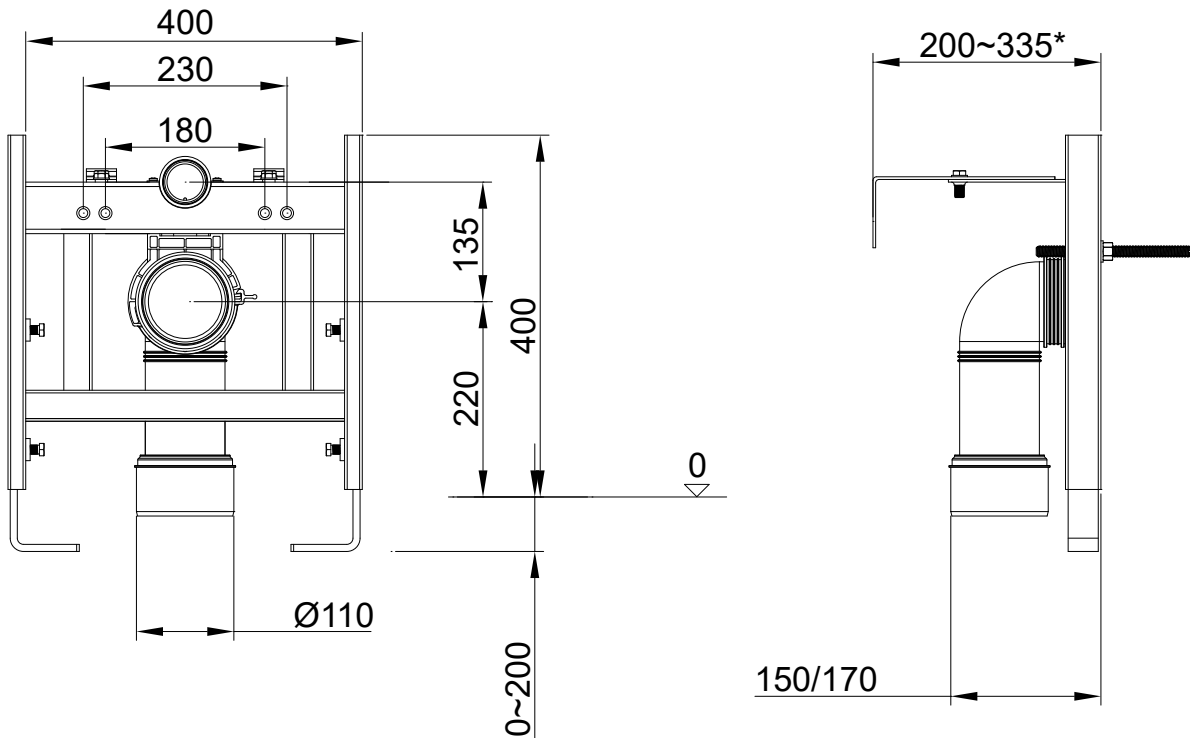

400MM WALL HUNG FRAME

TR9018

No.	Description	Product Code	Fixings included
1	400mm Wall Hung Frame	TR9018	YES

- Allows Wall Hung Pans to be used in narrow furniture units
- 400mm width
- Adjustable depth: 200 – 335mm
- Adjustable height legs (200mm adjustment)
- Compatible with Torrent, Apex, and Comfort cisterns
- Brackets, fixings and 1st fix protective covers included
- Suitable for Wall Hung Pans and Bidets

Dimensions:

* Depending on bracket combination used

FAQs

Is the frame supplied with a flush plate? - No, but a range of push plates are available separately.

Can a flush plate be mounted on top? - Yes, the flush plate can be mounted on the front or top of the cistern.

Can the waste pipe be routed out to the side of the frame? - Yes, with a minimum distance of 170mm from wall to the front of the frame.

What standard has the frame been tested to?

All wall hung WC frames are tested against BS EN 997 - static loading of 400kg and dynamic loading of 200kg for 50,000 cycles - simulating 15 years of usage.