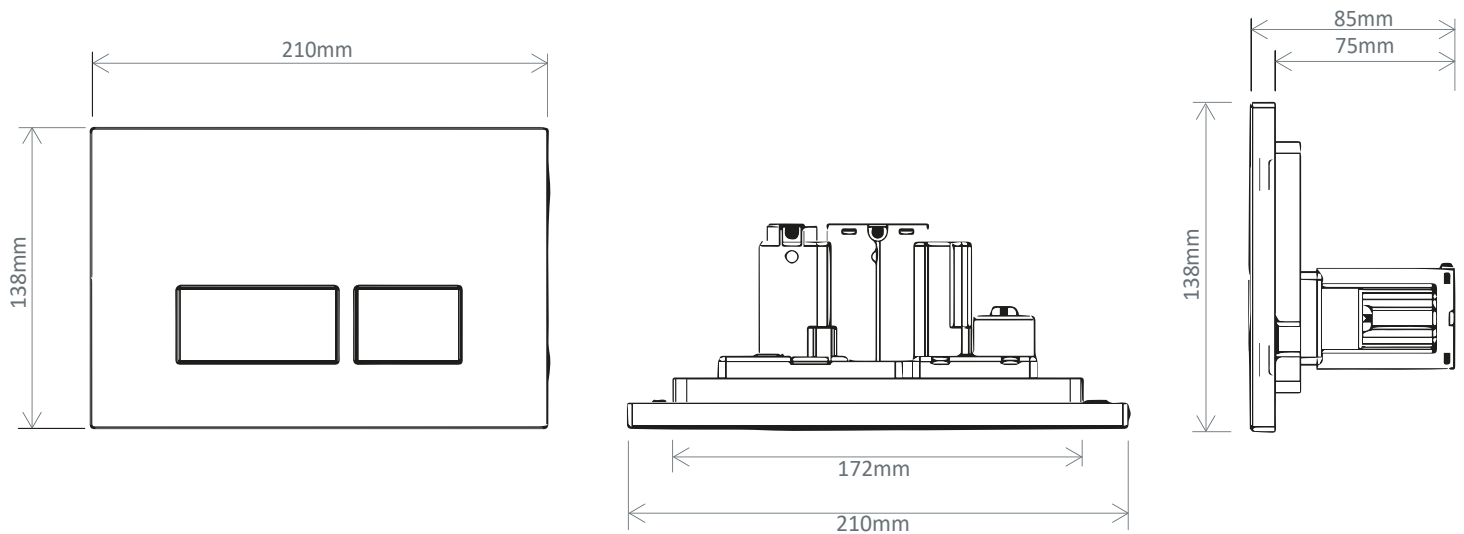

TECHNICAL DATA SHEET

Square Flush Plate, Black - TR9020

NO.	Description	Product Code	Fixings included	Gross Weight
1	Square Flush Plate - Black	TR9020	YES	0.3KG

DIMENSIONS

DIAGRAMS NOT TO SCALE | ALL DIMENSIONS IN MM TOLERANCE OF ± 5 MM
ALL PRODUCTS CONFORM TO BRITISH STANDARDS

*Dimensions are subject to change, customers are advised to measure actual product before commencing installation.

FAQs

Q - What material is this product made of?

A - ABS.

Q - Which concealed cisterns and Wall Hung WC Frames is this product compatible with?

A - This flush button is compatible with all dual flush pneumatic flushing cisterns.

- Compatible with following Roper Rhodes Group Products:

In-Wall Cistern - TR9009

Vortex Cistern Bottom Inlet - VOR790

Apex Cistern Side Inlet - TR9002

Comfort Height Cistern - TR9008

1.17m Wall Hung WC Frame - TR9006

1.0m Wall Hung WC Frame - TR9015

0.82m Wall Hung WC Frame - TR9005