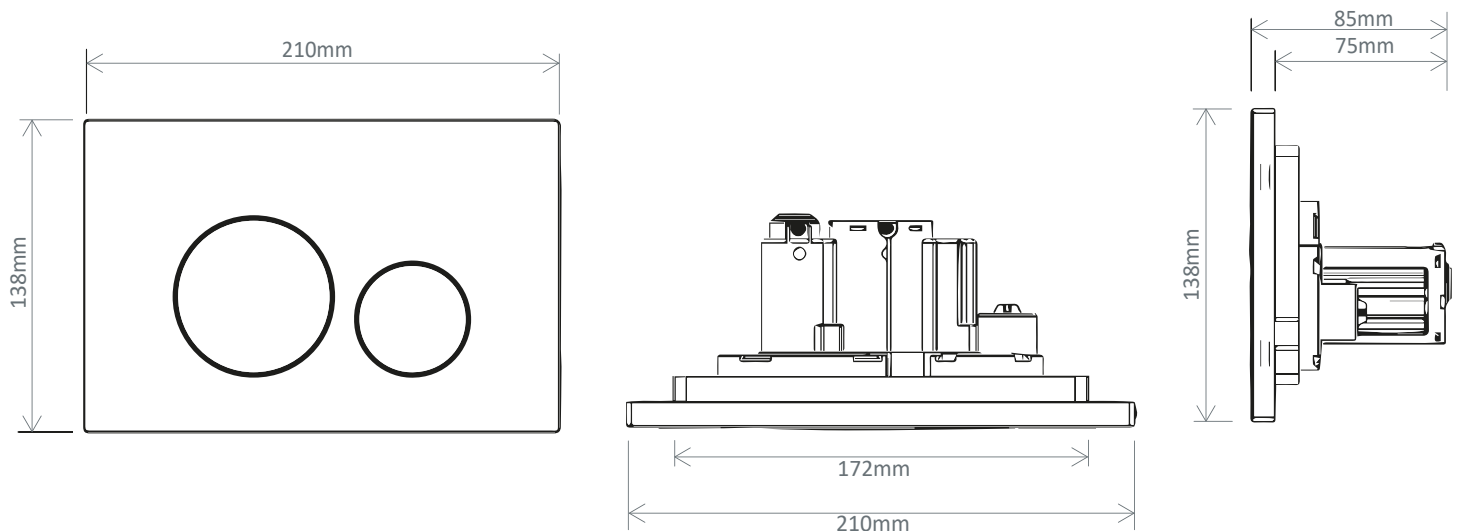

TECHNICAL DATA SHEET

Circles Flush Plate, Black - TR9021

NO.	Description	Product Code	Fixings included	Gross Weight
1	Circles Flush Plate - Black	TR9021	YES	0.3KG

DIMENSIONS

DIAGRAMS NOT TO SCALE | ALL DIMENSIONS IN MM TOLERANCE OF ± 5 MM
ALL PRODUCTS CONFORM TO BRITISH STANDARDS

*Dimensions are subject to change, customers are advised to measure actual product before commencing installation.

FAQs

Q - What material is this product made of?

A - ABS.

Q - Which concealed cisterns and Wall Hung WC Frames is this product compatible with?

A - This flush button is compatible with all dual flush pneumatic flushing cisterns.

- Compatible with following Roper Rhodes Group Products:

In-Wall Cistern - TR9009

Vortex Cistern Bottom Inlet - VOR790

Apex Cistern Side Inlet - TR9002

Comfort Height Cistern - TR9008

1.17m Wall Hung WC Frame - TR9006

1.0m Wall Hung WC Frame - TR9015

0.82m Wall Hung WC Frame - TR9005