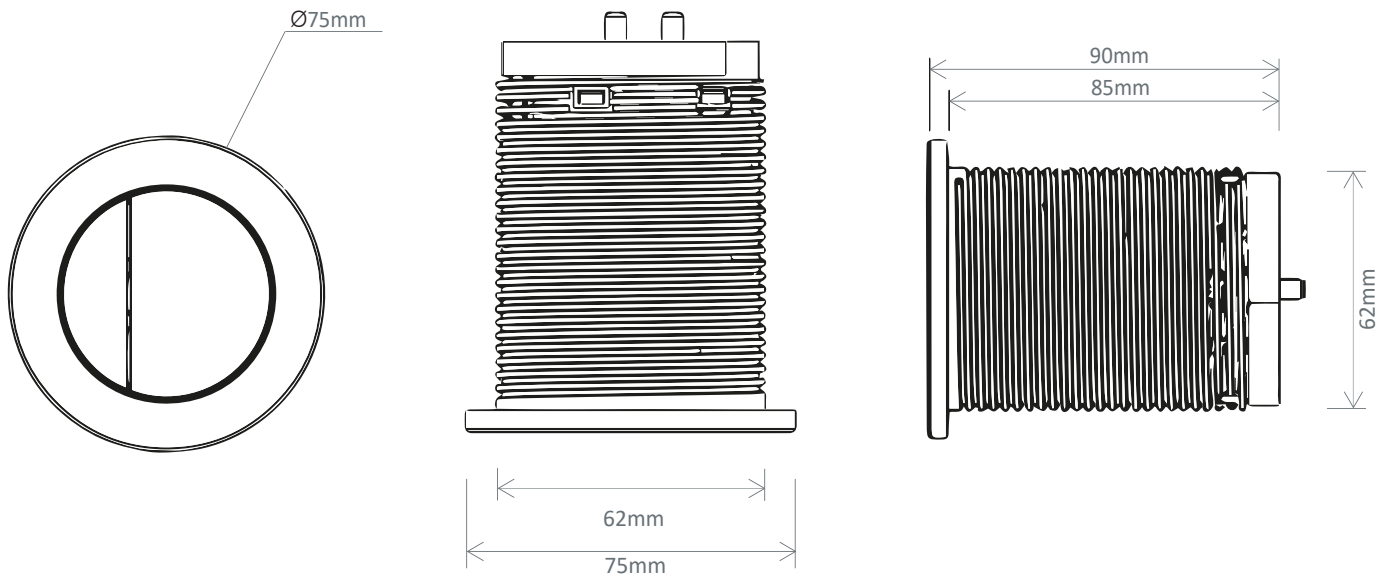

## Round Flush Button, Black - TR9022

NO.	Description	Product Code	Fixings included	Gross Weight
1	Round Flush Button - Black	TR9022	YES	0.2KG

### DIMENSIONS

DIAGRAMS NOT TO SCALE | ALL DIMENSIONS IN MM TOLERANCE OF  $\pm 5$ MM  
ALL PRODUCTS CONFORM TO BRITISH STANDARDS

\*Dimensions are subject to change, customers are advised to measure actual product before commencing installation.

In-Wall Cistern - TR9009  
Vortex Cistern Bottom Inlet - VOR790  
Apex Cistern Side Inlet - TR9002  
Comfort Height Cistern - TR9008

1.17m Wall Hung WC Frame - TR9006  
1.0m Wall Hung WC Frame - TR9015  
0.82m Wall Hung WC Frame - TR9005