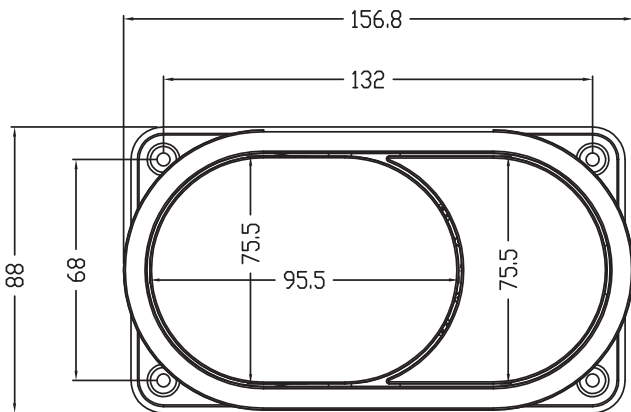

TECHNICAL DATA SHEET

Furniture Flush Button - TR9023

ROPER RHODES

NO.	Description	Product Code	Fixings included	Gross Weight	Net Weight
1	Furniture Flush Button	TR9023	YES	0.35kg	0.25kg

Spares Codes

- Furniture Flush Plate Trim Ring - SP18931
- Furniture Flush Plate Template - SP18932
- Furniture Flush Plate Small Button - SP19236
- Furniture Flush Plate Large Button - SP19237
- Furniture Flush Plate Fixing Pack - SP19238

DIMENSIONS

DIAGRAMS NOT TO SCALE | ALL DIMENSIONS IN MM | TOLERANCE OF ± 5 MM

*Dimensions are subject to change, customers are advised to measure actual product before commencing installation.

FAQs

- Q - What is the flush plate made from?
A - Chrome Plated ABS

Key Dimensions Descriptions	Key Dimensions (mm)
Front to Back	111.2mm
Left to Right	156.8mm
Height	88mm