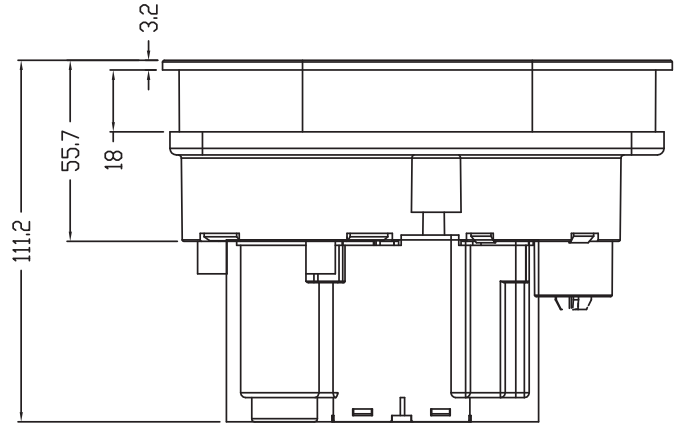

TECHNICAL DATA SHEET

Furniture Flush Button - TR9023

ROPER RHODES

NO.	Description	Product Code	Fixings included	Gross Weight	Net Weight
1	Furniture Flush Button	TR9023	YES	0.35kg	0.25kg

Spares Codes

- Furniture Flush Plate Trim Ring - SP18931
- Furniture Flush Plate Template - SP18932
- Furniture Flush Plate Small Button - SP19236
- Furniture Flush Plate Large Button - SP19237
- Furniture Flush Plate Fixing Pack - SP19238

DIMENSIONS

DIAGRAMS NOT TO SCALE | ALL DIMENSIONS IN MM | TOLERANCE OF ± 5 MM

*Dimensions are subject to change, customers are advised to measure actual product before commencing installation.

FAQs

- Q - What is the flush plate made from?
A - Chrome Plated ABS

Key Dimensions Descriptions	Key Dimensions (mm)
Front to Back	111.2mm
Left to Right	156.8mm
Height	88mm