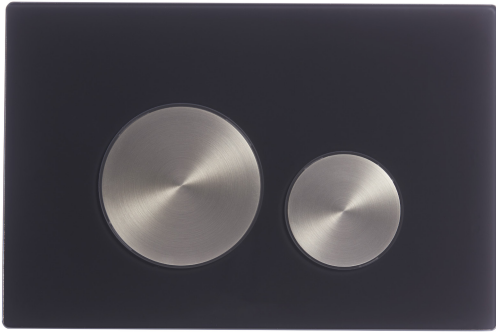

## Glass Dual Flush Plate, Black - TR9030

NO.	Description	Product Code	Fixings included	Gross Weight
1	Glass Dual Flush Plate - Black	TR9030	YES	0.3KG

### FAQs

Q - What material is this product made of?  
A - Glass Front, Copper Buttons and an ABS Body .

Q - Which concealed cisterns and Wall Hung WC Frames is this product compatible with?  
A - This flush button is compatible with all dual flush pneumatic flushing cisterns.  
- Compatible with following Roper Rhodes Group Products:

In-Wall Cistern - TR9009	1.17m Wall Hung WC Frame - TR9006
Vortex Cistern Bottom Inlet - VOR790	1.0m Wall Hung WC Frame - TR9015
Apex Cistern Side Inlet - TR9002	0.82m Wall Hung WC Frame - TR9005
Comfort Height Cistern - TR9008	