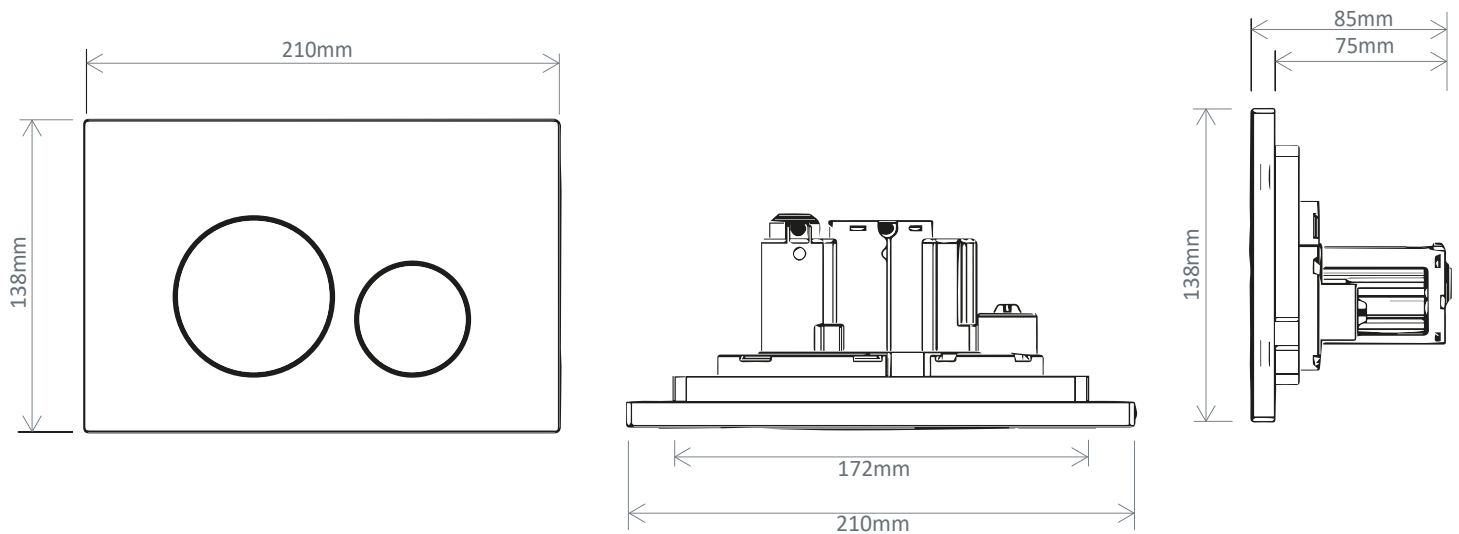

## Glass Dual Flush Plate, Black - TR9030

NO.	Description	Product Code	Fixings included	Gross Weight
1	Glass Dual Flush Plate - Black	TR9030	YES	0.3KG

### DIMENSIONS

DIAGRAMS NOT TO SCALE | ALL DIMENSIONS IN MM TOLERANCE OF  $\pm 5$ MM  
ALL PRODUCTS CONFORM TO BRITISH STANDARDS

\*Dimensions are subject to change, customers are advised to measure actual product before commencing installation.

In-Wall Cistern - TR9009	1.17m Wall Hung WC Frame - TR9006
Vortex Cistern Bottom Inlet - VOR790	1.0m Wall Hung WC Frame - TR9015
Apex Cistern Side Inlet - TR9002	0.82m Wall Hung WC Frame - TR9005
Comfort Height Cistern - TR9008	