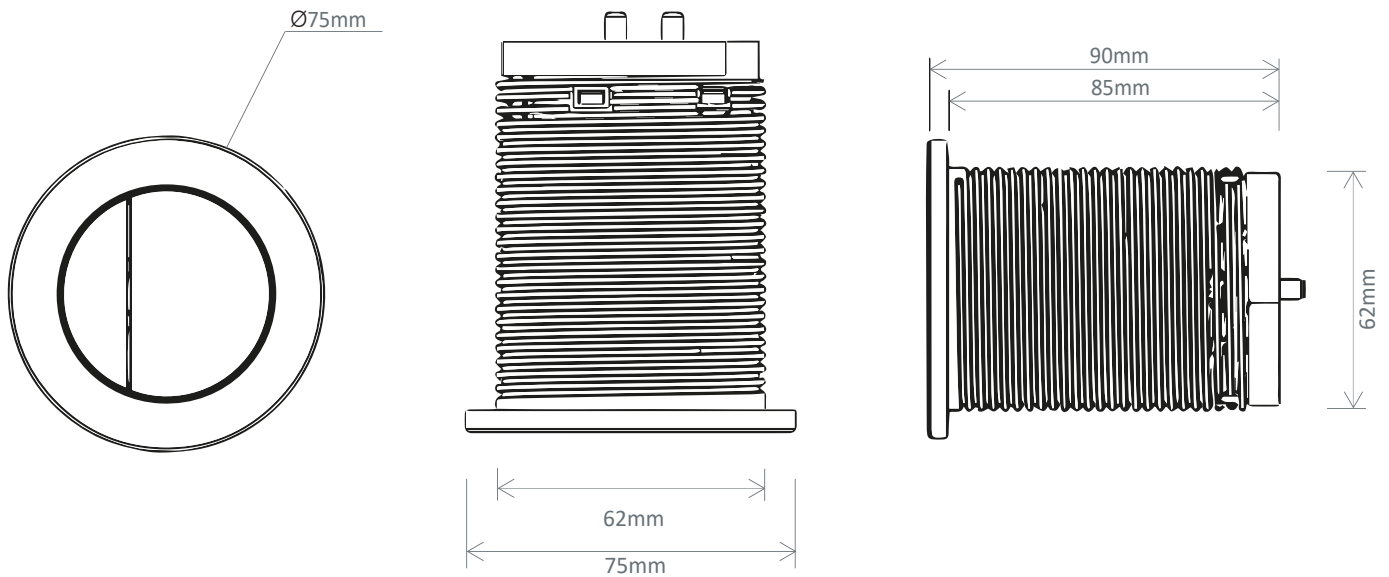

TECHNICAL DATA SHEET

Round Flush Button, Brushed Brass - TR9034

ROPER RHODES®
TRADE SOLUTIONS

NO.	Description	Product Code	Fixings included	Gross Weight
1	Round Flush Button - Brushed Brass	TR9034	YES	0.2KG

DIMENSIONS

DIAGRAMS NOT TO SCALE | ALL DIMENSIONS IN MM TOLERANCE OF ± 5 MM
ALL PRODUCTS CONFORM TO BRITISH STANDARDS

*Dimensions are subject to change, customers are advised to measure actual product before commencing installation.

- Compatible with following Roper Rhodes Group Products:

In-Wall Cistern - TR9009

Vortex Cistern Bottom Inlet - VOR790

Apex Cistern Side Inlet - TR9002

Comfort Height Cistern - TR9008

1.17m Wall Hung WC Frame - TR9006

1.0m Wall Hung WC Frame - TR9015

0.82m Wall Hung WC Frame - TR9005