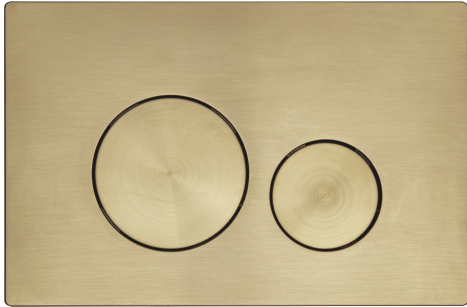

TECHNICAL DATA SHEET

Circles Flush Plate, Brushed Brass - TR9037

NO.	Description	Product Code	Fixings included	Gross Weight
1	Circles Flush Plate - Brushed Brass	TR9037	YES	0.3KG

DIMENSIONS

DIAGRAMS NOT TO SCALE | ALL DIMENSIONS IN MM TOLERANCE OF ± 5 MM
ALL PRODUCTS CONFORM TO BRITISH STANDARDS

*Dimensions are subject to change, customers are advised to measure actual product before commencing installation.

FAQs

Q - What material is this product made of?

A - ABS.

Q - Which concealed cisterns and Wall Hung WC Frames is this product compatible with?

A - This flush button is compatible with all dual flush pneumatic flushing cisterns.

- Compatible with following Roper Rhodes Group Products:

In-Wall Cistern - TR9009

Vortex Cistern Bottom Inlet - VOR790

Apex Cistern Side Inlet - TR9002

Comfort Height Cistern - TR9008

1.17m Wall Hung WC Frame - TR9006

1.0m Wall Hung WC Frame - TR9015

0.82m Wall Hung WC Frame - TR9005