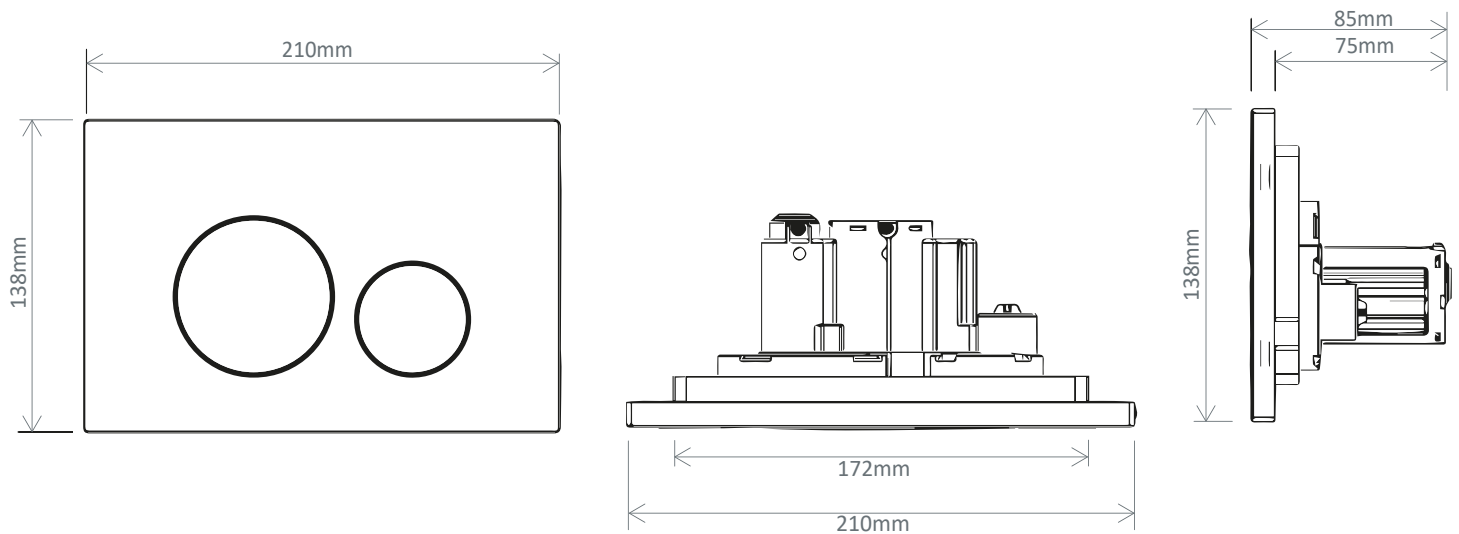

TECHNICAL DATA SHEET

Circles Flush Plate, Brushed Brass - TR9037

NO.	Description	Product Code	Fixings included	Gross Weight
1	Circles Flush Plate - Brushed Brass	TR9037	YES	0.3KG

DIMENSIONS

DIAGRAMS NOT TO SCALE | ALL DIMENSIONS IN MM TOLERANCE OF ± 5 MM
ALL PRODUCTS CONFORM TO BRITISH STANDARDS

*Dimensions are subject to change, customers are advised to measure actual product before commencing installation.

FAQs

Q - What material is this product made of?

A - ABS.

Q - Which concealed cisterns and Wall Hung WC Frames is this product compatible with?

A - This flush button is compatible with all dual flush pneumatic flushing cisterns.

- Compatible with following Roper Rhodes Group Products:

In-Wall Cistern - TR9009

Vortex Cistern Bottom Inlet - VOR790

Apex Cistern Side Inlet - TR9002

Comfort Height Cistern - TR9008

1.17m Wall Hung WC Frame - TR9006

1.0m Wall Hung WC Frame - TR9015

0.82m Wall Hung WC Frame - TR9005