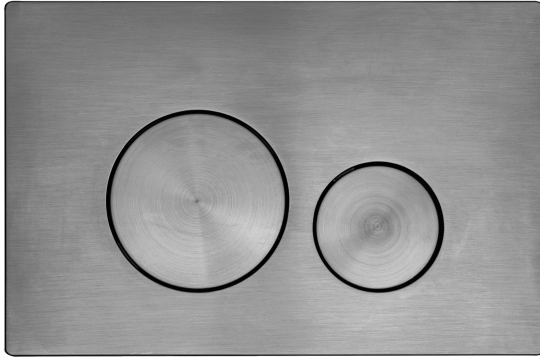

TECHNICAL DATA SHEET

Circles Flush Plate, Gunmetal - TR9044

NO.	Description	Product Code	Fixings included	Gross Weight
1	Circles Flush Plate - Gunmetal	TR9044	YES	0.3KG

DIMENSIONS

DIAGRAMS NOT TO SCALE | ALL DIMENSIONS IN MM TOLERANCE OF ± 5 MM
ALL PRODUCTS CONFORM TO BRITISH STANDARDS

*Dimensions are subject to change, customers are advised to measure actual product before commencing installation.

FAQs

Q - What material is this product made of?

A - ABS.

Q - Which concealed cisterns and Wall Hung WC Frames is this product compatible with?

A - This flush button is compatible with all dual flush pneumatic flushing cisterns.

- Compatible with following Roper Rhodes Group Products:

In-Wall Cistern - TR9009

Vortex Cistern Bottom Inlet - VOR790

Apex Cistern Side Inlet - TR9002

Comfort Height Cistern - TR9008

1.17m Wall Hung WC Frame - TR9006

1.0m Wall Hung WC Frame - TR9015

0.82m Wall Hung WC Frame - TR9005