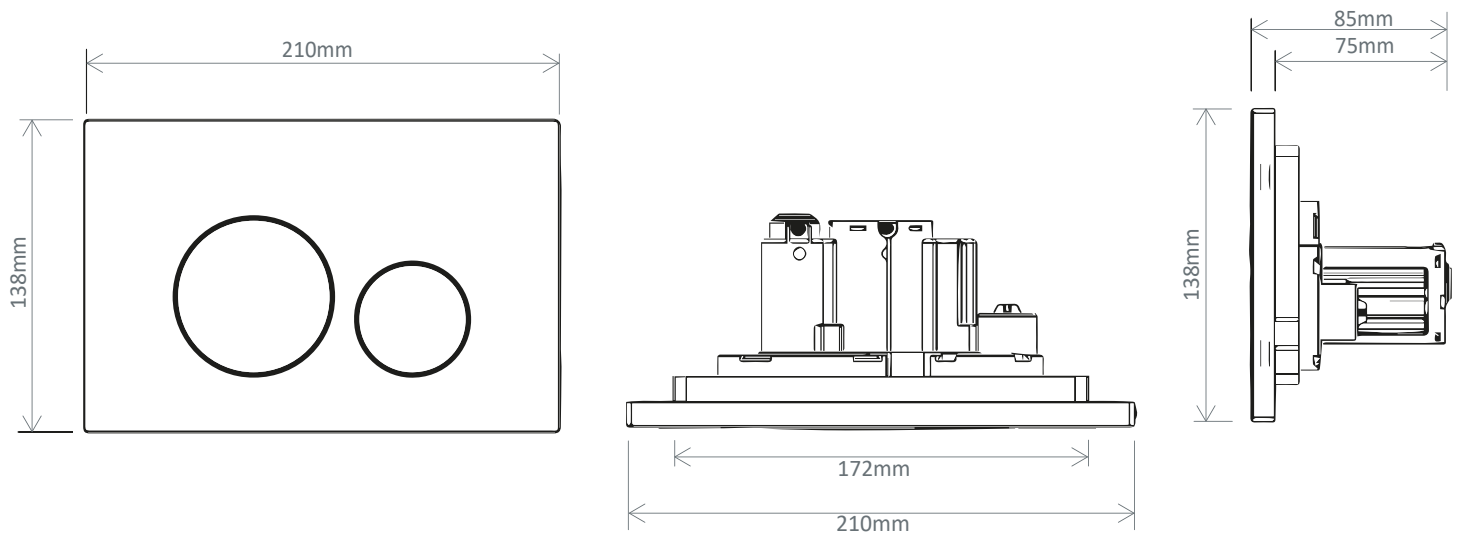

TECHNICAL DATA SHEET

Circles Flush Plate, Gunmetal - TR9044

NO.	Description	Product Code	Fixings included	Gross Weight
1	Circles Flush Plate - Gunmetal	TR9044	YES	0.3KG

DIMENSIONS

DIAGRAMS NOT TO SCALE | ALL DIMENSIONS IN MM TOLERANCE OF ± 5 MM
ALL PRODUCTS CONFORM TO BRITISH STANDARDS

*Dimensions are subject to change, customers are advised to measure actual product before commencing installation.

FAQs

Q - What material is this product made of?

A - ABS.

Q - Which concealed cisterns and Wall Hung WC Frames is this product compatible with?

A - This flush button is compatible with all dual flush pneumatic flushing cisterns.

- Compatible with following Roper Rhodes Group Products:

In-Wall Cistern - TR9009

Vortex Cistern Bottom Inlet - VOR790

Apex Cistern Side Inlet - TR9002

Comfort Height Cistern - TR9008

1.17m Wall Hung WC Frame - TR9006

1.0m Wall Hung WC Frame - TR9015

0.82m Wall Hung WC Frame - TR9005