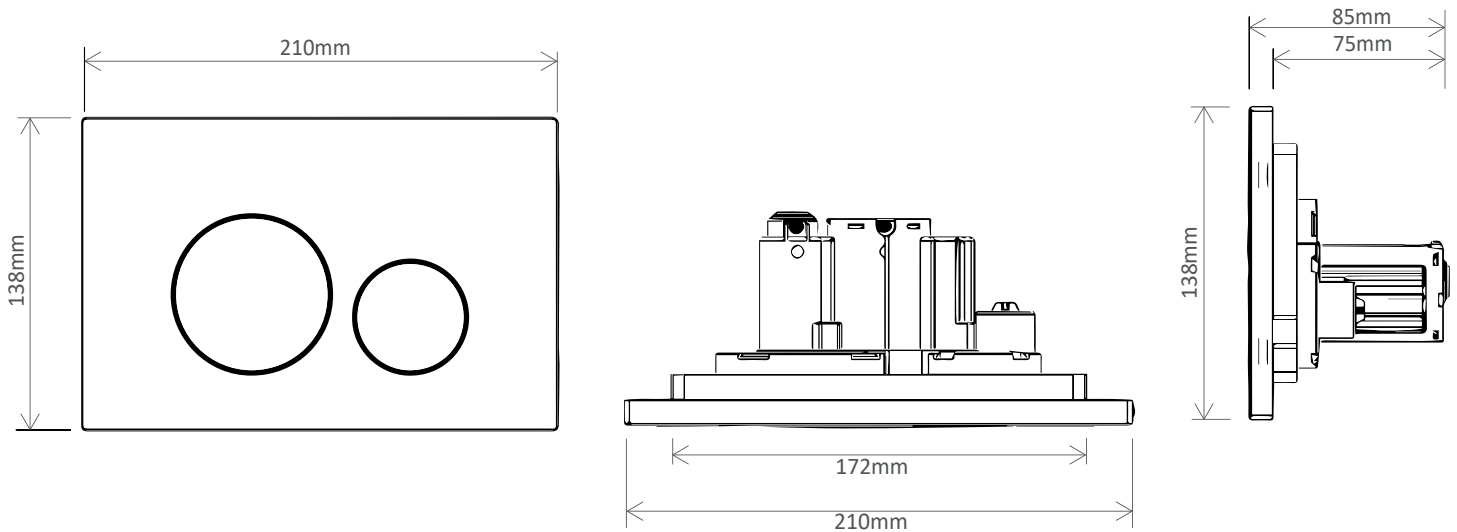

TECHNICAL DATA SHEET

Circles Flush Plate, Brushed Bronze - TR9049

NO.	Description	Product Code	Fixings included	Gross Weight
1	Circles Flush Plate - Brushed Bronze	TR9049	YES	0.3KG

DIMENSIONS

DIAGRAMS NOT TO SCALE | ALL DIMENSIONS IN MM TOLERANCE OF ± 5 MM
ALL PRODUCTS CONFORM TO BRITISH STANDARDS

*Dimensions are subject to change, customers are advised to measure actual product before commencing installation.

FAQs

Q - What material is this product made of?

A - ABS.

Q - Which concealed cisterns and Wall Hung WC Frames is this product compatible with?

A - This flush button is compatible with all dual flush pneumatic flushing cisterns.

- Compatible with following Roper Rhodes Group Products:

In-Wall Cistern - TR9009

Vortex Cistern Bottom Inlet - VOR790

Apex Cistern Side Inlet - TR9002

Comfort Height Cistern - TR9008

Torrent Cistern - TR9001

1.17m Wall Hung WC Frame - TR9006

1.0m Wall Hung WC Frame - TR9015

0.82m Wall Hung WC Frame - TR9005