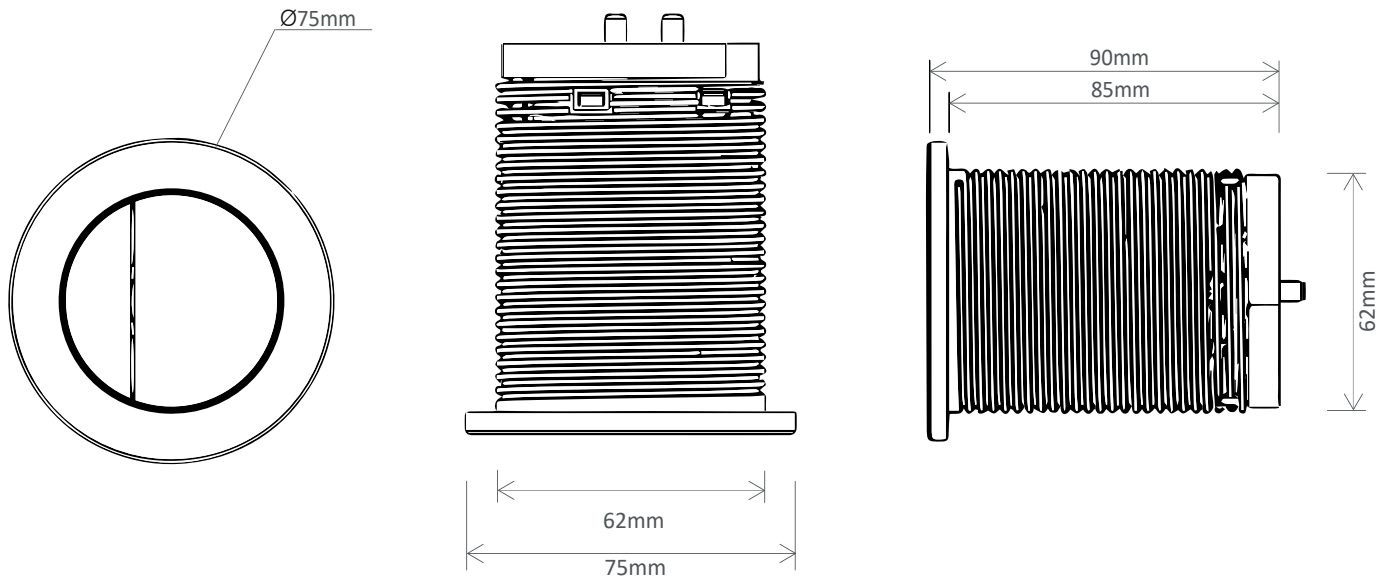

TECHNICAL DATA SHEET

Round Flush Buttons, Brushed Bronze - TR9050

NO.	Description	Product Code	Fixings included	Gross Weight
1	Round Flush Button - Brushed Bronze	TR9050	YES	0.2KG

DIMENSIONS

DIAGRAMS NOT TO SCALE | ALL DIMENSIONS IN MM TOLERANCE OF ± 5 MM
ALL PRODUCTS CONFORM TO BRITISH STANDARDS

*Dimensions are subject to change, customers are advised to measure actual product before commencing installation.

FAQs

Q - What material is this product made of?

A - ABS.

Q - Which concealed cisterns and Wall Hung WC Frames is this product compatible with?

A - This flush button is compatible with all dual flush pneumatic flushing cisterns.

- Compatible with following Roper Rhodes Group Products:

In-Wall Cistern - TR9009

Vortex Cistern Bottom Inlet - VOR790

Apex Cistern Side Inlet - TR9002

Comfort Height Cistern - TR9008

Torrent Cistern - TR9001

1.17m Wall Hung WC Frame - TR9006

1.0m Wall Hung WC Frame - TR9015

0.82m Wall Hung WC Frame - TR9005