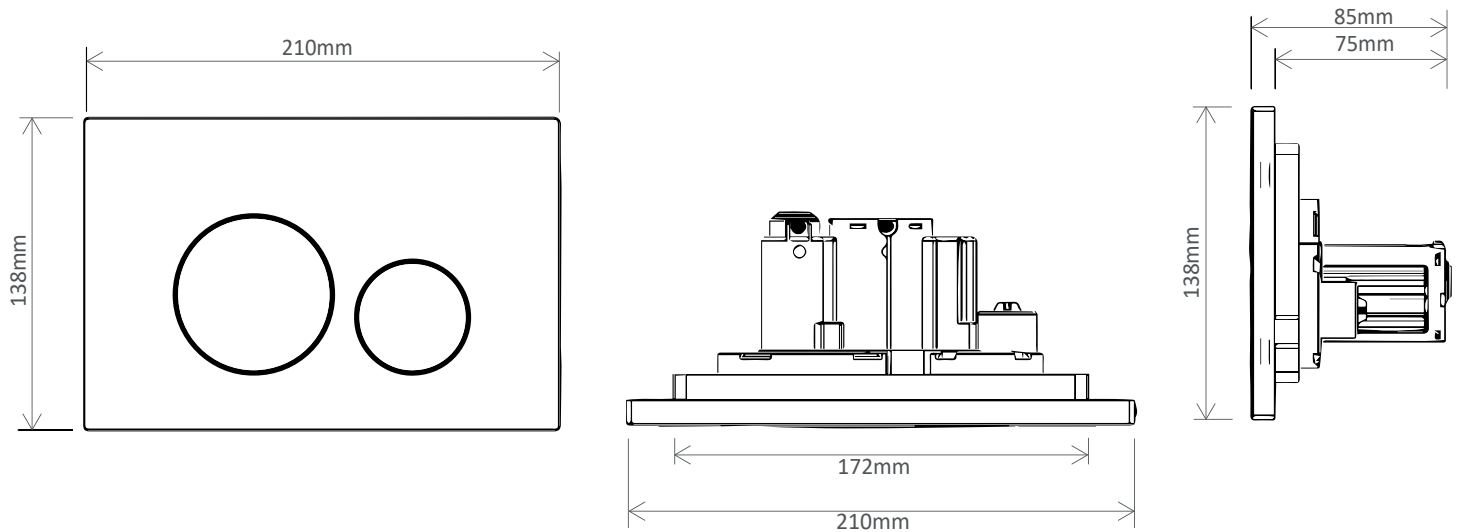

TECHNICAL DATA SHEET

Circles Flush Plate, Brushed Nickel - TR9053

NO.	Description	Product Code	Fixings included	Gross Weight
1	Circles Flush Plate - Brushed Nickel	TR9053	YES	0.3KG

DIMENSIONS

DIAGRAMS NOT TO SCALE | ALL DIMENSIONS IN MM TOLERANCE OF ± 5 MM
ALL PRODUCTS CONFORM TO BRITISH STANDARDS

*Dimensions are subject to change, customers are advised to measure actual product before commencing installation.

FAQs

Q - What material is this product made of?

A - ABS.

Q - Which concealed cisterns and Wall Hung WC Frames is this product compatible with?

A - This flush button is compatible with all dual flush pneumatic flushing cisterns.

- Compatible with following Roper Rhodes Group Products:

In-Wall Cistern - TR9009

Vortex Cistern Bottom Inlet - VOR790

Apex Cistern Side Inlet - TR9002

Comfort Height Cistern - TR9008

Torrent Cistern - TR9001

1.17m Wall Hung WC Frame - TR9006

1.0m Wall Hung WC Frame - TR9015

0.82m Wall Hung WC Frame - TR9005