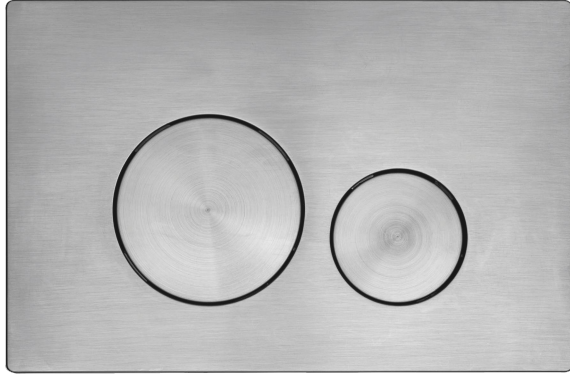

TECHNICAL DATA SHEET

Circles Flush Plate, Brushed Nickel - TR9053

NO.	Description	Product Code	Fixings included	Gross Weight
1	Circles Flush Plate - Brushed Nickel	TR9053	YES	0.3KG

DIMENSIONS

DIAGRAMS NOT TO SCALE | ALL DIMENSIONS IN MM TOLERANCE OF ± 5 MM
ALL PRODUCTS CONFORM TO BRITISH STANDARDS

*Dimensions are subject to change, customers are advised to measure actual product before commencing installation.

FAQs

Q - What material is this product made of?

A - ABS.

Q - Which concealed cisterns and Wall Hung WC Frames is this product compatible with?

A - This flush button is compatible with all dual flush pneumatic flushing cisterns.

- Compatible with following Roper Rhodes Group Products:

In-Wall Cistern - TR9009

Vortex Cistern Bottom Inlet - VOR790

Apex Cistern Side Inlet - TR9002

Comfort Height Cistern - TR9008

Torrent Cistern - TR9001

1.17m Wall Hung WC Frame - TR9006

1.0m Wall Hung WC Frame - TR9015

0.82m Wall Hung WC Frame - TR9005