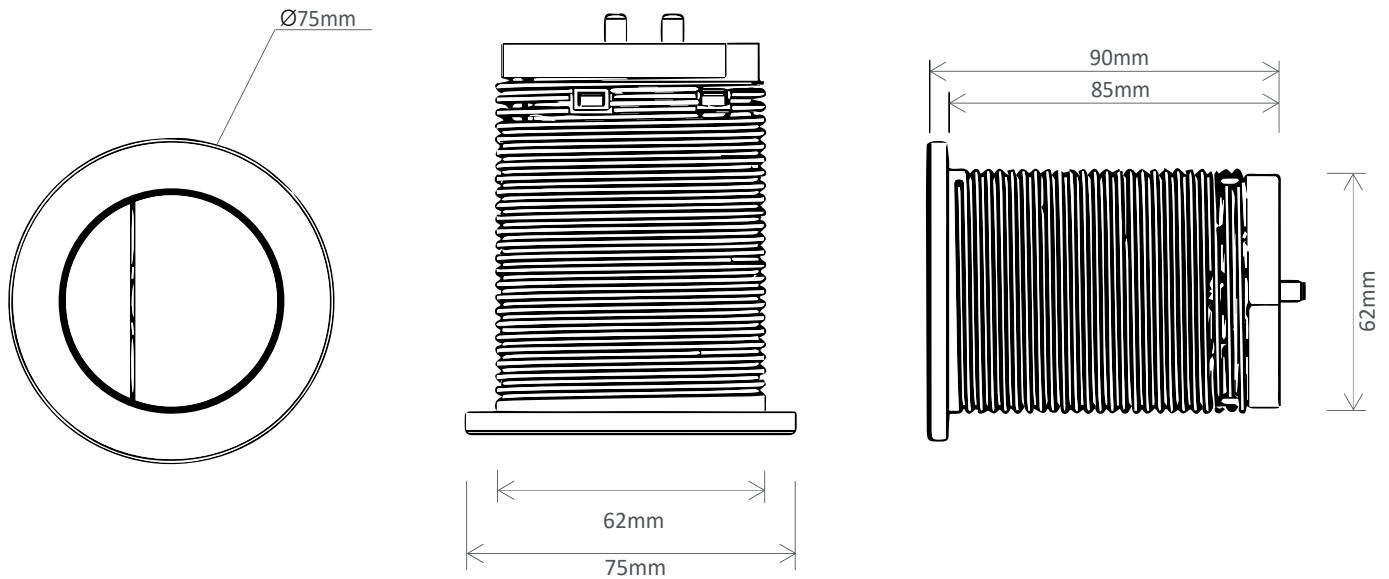

TECHNICAL DATA SHEET

Round Flush Buttons, Brushed Nickel - TR9054

NO.	Description	Product Code	Fixings included	Gross Weight
1	Round Flush Button - Brushed Nickel	TR9054	YES	0.2KG

DIMENSIONS

DIAGRAMS NOT TO SCALE | ALL DIMENSIONS IN MM TOLERANCE OF ± 5 MM
ALL PRODUCTS CONFORM TO BRITISH STANDARDS

*Dimensions are subject to change, customers are advised to measure actual product before commencing installation.

FAQs

Q - What material is this product made of?

A - ABS.

Q - Which concealed cisterns and Wall Hung WC Frames is this product compatible with?

A - This flush button is compatible with all dual flush pneumatic flushing cisterns.

- Compatible with following Roper Rhodes Group Products:

In-Wall Cistern - TR9009

Vortex Cistern Bottom Inlet - VOR790

Apex Cistern Side Inlet - TR9002

Comfort Height Cistern - TR9008

Torrent Cistern - TR9001

1.17m Wall Hung WC Frame - TR9006

1.0m Wall Hung WC Frame - TR9015

0.82m Wall Hung WC Frame - TR9005