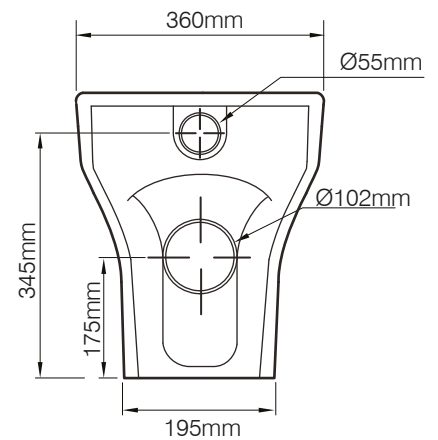

TECHNICAL DATA SHEET

Accent Rimless Back To Wall WC Pan - ABWPAN

ROPER RHODES®

NO.	Description	Product Code	Fixings included	Gross Weight
1	Accent Soft Close Toilet Seat	ASCTS	YES	2.1 KG
2	Accent Rimless Back to Wall WC	ABWPAN	YES	27.5 KG

Floor Fixings

- 1. 2x Nylon Floor Bracket
- 2. 4x Stainless Steel Screws
- 3. 2x Nylon Screw Plugs
- 4. 2x Nylon Screw Collars
- 5. 2x Nylon Collars Caps (Metalic Finish)

Spare Code: SP14211

DIMENSIONS

DIAGRAMS NOT TO SCALE | ALL DIMENSIONS IN MM TOLERANCE OF ± 5 MM
ALL PRODUCTS CONFORM TO BRITISH STANDARDS

*Dimensions are subject to change, customers are advised to measure actual product before commencing installation.
**Fixing point dimensions are for guidance only. The positions of fixings must be checked when product is received.

Q - What type of rim does this pan have?
A - Rimless

Key Dimensions Descriptions	Key Dimensions (mm)
Front to Back Footprint	430mm
Left to Right Footprint	195mm
Bowl Front to Back	340mm
Bowl Left to Right	275mm
Pan Height	420mm
Pan Overall front to Back	520mm
Centre Flush Inlet to Floor	345mm
Centre Waste Outlet to Floor	175mm
Width of Void	170mm
Is there a Ceramic Brace Bar	No
Distance from Spigot to back of Pan	175mm