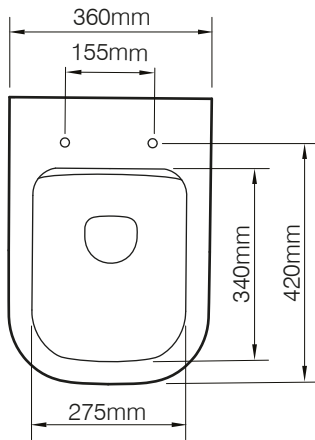

TECHNICAL DATA SHEET

Accent Rimless Back To Wall WC Pan - ABWPAN

ROPER RHODES®

NO.	Description	Product Code	Fixings included	Gross Weight
1	Accent Soft Close Toilet Seat	ASCTS	YES	2.1 KG
2	Accent Rimless Back to Wall WC	ABWPAN	YES	27.5 KG

Floor Fixings

- 1. 2x Nylon Floor Bracket
- 2. 4x Stainless Steel Screws
- 3. 2x Nylon Screw Plugs
- 4. 2x Nylon Screw Collars
- 5. 2x Nylon Collars Caps (Metalic Finish)

Spare Code: SP14211

DIMENSIONS

DIAGRAMS NOT TO SCALE | ALL DIMENSIONS IN MM TOLERANCE OF ± 5 MM
ALL PRODUCTS CONFORM TO BRITISH STANDARDS

*Dimensions are subject to change, customers are advised to measure actual product before commencing installation.
**Fixing point dimensions are for guidance only. The positions of fixings must be checked when product is received.

Q - What type of rim does this pan have?
A - Rimless

Key Dimensions Descriptions	Key Dimensions (mm)
Front to Back Footprint	430mm
Left to Right Footprint	195mm
Bowl Front to Back	340mm
Bowl Left to Right	275mm
Pan Height	420mm
Pan Overall front to Back	520mm
Centre Flush Inlet to Floor	345mm
Centre Waste Outlet to Floor	175mm
Width of Void	170mm
Is there a Ceramic Brace Bar	No
Distance from Spigot to back of Pan	175mm