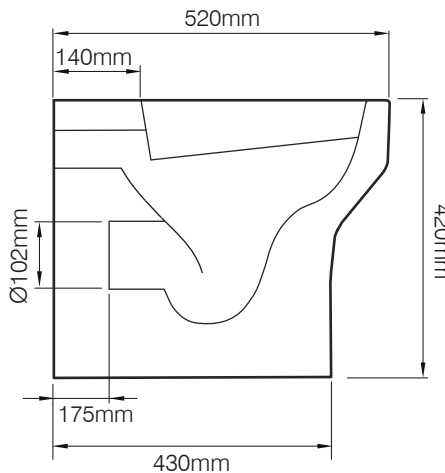

TECHNICAL DATA SHEET

Accent Rimless Back To Wall WC Pan - ABWPAN

ROPER RHODES®

NO.	Description	Product Code	Fixings included	Gross Weight
1	Accent Soft Close Toilet Seat	ASCTS	YES	2.1 KG
2	Accent Rimless Back to Wall WC	ABWPAN	YES	27.5 KG

Floor Fixings

- 1. 2x Nylon Floor Bracket
- 2. 4x Stainless Steel Screws
- 3. 2x Nylon Screw Plugs
- 4. 2x Nylon Screw Collars
- 5. 2x Nylon Collars Caps (Metalic Finish)

Spare Code: SP14211

DIMENSIONS

DIAGRAMS NOT TO SCALE | ALL DIMENSIONS IN MM TOLERANCE OF ± 5 MM
ALL PRODUCTS CONFORM TO BRITISH STANDARDS

*Dimensions are subject to change, customers are advised to measure actual product before commencing installation.
**Fixing point dimensions are for guidance only. The positions of fixings must be checked when product is received.

Q - What type of rim does this pan have?
A - Rimless

Key Dimensions Descriptions	Key Dimensions (mm)
Front to Back Footprint	430mm
Left to Right Footprint	195mm
Bowl Front to Back	340mm
Bowl Left to Right	275mm
Pan Height	420mm
Pan Overall front to Back	520mm
Centre Flush Inlet to Floor	345mm
Centre Waste Outlet to Floor	175mm
Width of Void	170mm
Is there a Ceramic Brace Bar	No
Distance from Spigot to back of Pan	175mm