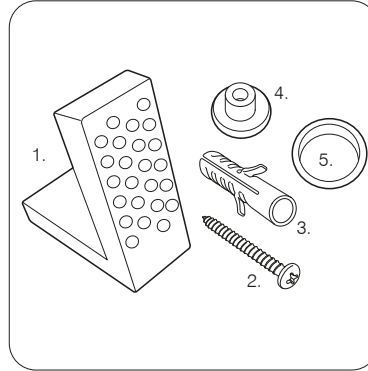

TECHNICAL DATA SHEET

Accent Rimless Back To Wall WC Pan - ABWPAN

ROPER RHODES®

NO.	Description	Product Code	Fixings included	Gross Weight
1	Accent Soft Close Toilet Seat	ASCTS	YES	2.1 KG
2	Accent Rimless Back to Wall WC	ABWPAN	YES	27.5 KG

Floor Fixings

- 1. 2x Nylon Floor Bracket
- 2. 4x Stainless Steel Screws
- 3. 2x Nylon Screw Plugs
- 4. 2x Nylon Screw Collars
- 5. 2x Nylon Collars Caps (Metalic Finish)

Spare Code: SP14211

DIMENSIONS

DIAGRAMS NOT TO SCALE | ALL DIMENSIONS IN MM TOLERANCE OF ± 5 MM
ALL PRODUCTS CONFORM TO BRITISH STANDARDS

*Dimensions are subject to change, customers are advised to measure actual product before commencing installation.
**Fixing point dimensions are for guidance only. The positions of fixings must be checked when product is received.

Q - What type of rim does this pan have?
A - Rimless

Key Dimensions Descriptions	Key Dimensions (mm)
Front to Back Footprint	430mm
Left to Right Footprint	195mm
Bowl Front to Back	340mm
Bowl Left to Right	275mm
Pan Height	420mm
Pan Overall front to Back	520mm
Centre Flush Inlet to Floor	345mm
Centre Waste Outlet to Floor	175mm
Width of Void	170mm
Is there a Ceramic Brace Bar	No
Distance from Spigot to back of Pan	175mm