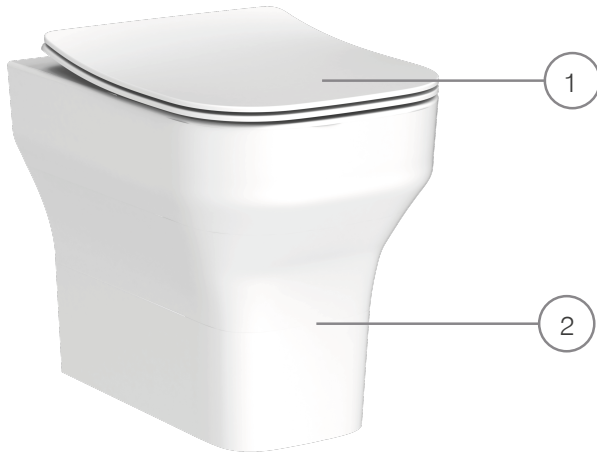

## Accent Rimless Back To Wall WC Pan - ABWPANMW

**ROPER RHODES®**

NO.	Description	Product Code	Fixings included	Gross Weight
1	Accent Soft Close Toilet Seat	ASLSCTSMW	YES	2.1 KG
2	Accent Rimless Back to Wall WC	ABWPANMW	YES	27.5 KG

## FAQs

Q - Are there any other compatible seats?  
A - No, only this seat matches the matt white finish

Q - Which concealed cistern do I use?  
A - Torrent (TR9001) or Cascade (TR9002), depending on whether the water feed is bottom or side access. An In-Wall cistern (TR9009) is available for tiled-in installations.

Q - What type of rim does this pan have?  
A - Rimless

Q - What finish is the ceramic glaze?  
A - Matt White

Key Dimensions Descriptions	Key Dimensions (mm)
Front to Back Footprint	430mm
Left to Right Footprint	195mm
Bowl Front to Back	340mm
Bowl Left to Right	275mm
Pan Height	420mm
Pan Overall front to Back	520mm
Centre Flush Inlet to Floor	345mm
Centre Waste Outlet to Floor	175mm
Width of Void	170mm
Is there a Ceramic Brace Bar	No
Distance from Spigot to back of Pan	175mm