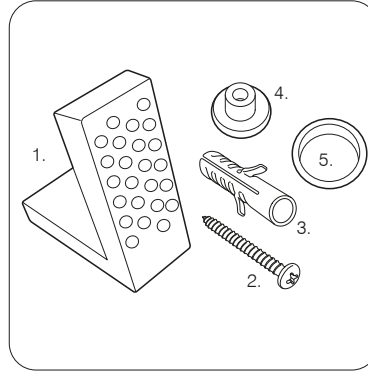

## Accent Rimless Back To Wall WC Pan - ABWPANMW

**ROPER RHODES®**

NO.	Description	Product Code	Fixings included	Gross Weight
1	Accent Soft Close Toilet Seat	ASLSCTSMW	YES	2.1 KG
2	Accent Rimless Back to Wall WC	ABWPANMW	YES	27.5 KG

Floor Fixings

- 1. 2x Nylon Floor Bracket
- 2. 4x Stainless Steel Screws
- 3. 2x Nylon Screw Plugs
- 4. 2x Nylon Screw Collars
- 5. 2x Nylon Collar Caps (Metalic Finish)

Spare Code: SP14211

## DIMENSIONS

DIAGRAMS NOT TO SCALE | ALL DIMENSIONS IN MM TOLERANCE OF ± 5MM  
ALL PRODUCTS CONFORM TO BRITISH STANDARDS

\*Dimensions are subject to change, customers are advised to measure actual product before commencing installation.  
\*\*Fixing point dimensions are for guidance only. The positions of fixings must be checked when product is received.

Q - What type of rim does this pan have?  
A - Rimless

Q - What finish is the ceramic glaze?  
A - Matt White

Key Dimensions Descriptions	Key Dimensions (mm)
Front to Back Footprint	430mm
Left to Right Footprint	195mm
Bowl Front to Back	340mm
Bowl Left to Right	275mm
Pan Height	420mm
Pan Overall front to Back	520mm
Centre Flush Inlet to Floor	345mm
Centre Waste Outlet to Floor	175mm
Width of Void	170mm
Is there a Ceramic Brace Bar	No
Distance from Spigot to back of Pan	175mm