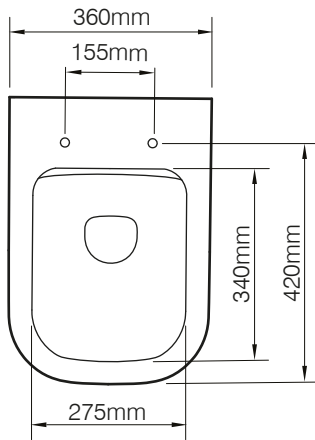

## DIMENSIONS

DIAGRAMS NOT TO SCALE | ALL DIMENSIONS IN MM TOLERANCE OF ± 5MM  
ALL PRODUCTS CONFORM TO BRITISH STANDARDS

\*Dimensions are subject to change, customers are advised to measure actual product before commencing installation.  
\*\*Fixing point dimensions are for guidance only. The positions of fixings must be checked when product is received.

Q - What type of rim does this pan have?  
A - Rimless

Q - What finish is the ceramic glaze?  
A - Matt White

Key Dimensions Descriptions	Key Dimensions (mm)
Front to Back Footprint	430mm
Left to Right Footprint	195mm
Bowl Front to Back	340mm
Bowl Left to Right	275mm
Pan Height	420mm
Pan Overall front to Back	520mm
Centre Flush Inlet to Floor	345mm
Centre Waste Outlet to Floor	175mm
Width of Void	170mm
Is there a Ceramic Brace Bar	No
Distance from Spigot to back of Pan	175mm