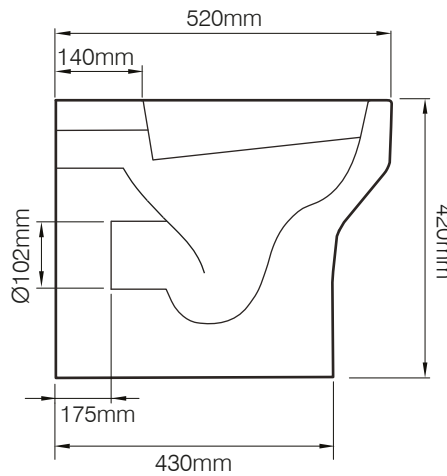

## DIMENSIONS

DIAGRAMS NOT TO SCALE | ALL DIMENSIONS IN MM TOLERANCE OF ± 5MM  
ALL PRODUCTS CONFORM TO BRITISH STANDARDS

\*Dimensions are subject to change, customers are advised to measure actual product before commencing installation.  
\*\*Fixing point dimensions are for guidance only. The positions of fixings must be checked when product is received.

Q - What type of rim does this pan have?  
A - Rimless

Q - What finish is the ceramic glaze?  
A - Matt White

Key Dimensions Descriptions	Key Dimensions (mm)
Front to Back Footprint	430mm
Left to Right Footprint	195mm
Bowl Front to Back	340mm
Bowl Left to Right	275mm
Pan Height	420mm
Pan Overall front to Back	520mm
Centre Flush Inlet to Floor	345mm
Centre Waste Outlet to Floor	175mm
Width of Void	170mm
Is there a Ceramic Brace Bar	No
Distance from Spigot to back of Pan	175mm