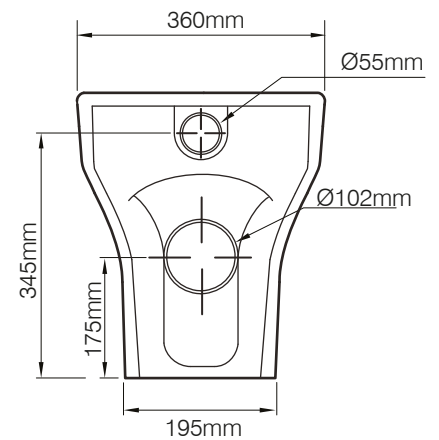

## Accent Rimless Back To Wall WC Pan - ABWPANMW

**ROPER RHODES®**

NO.	Description	Product Code	Fixings included	Gross Weight
1	Accent Soft Close Toilet Seat	ASLSCTSMW	YES	2.1 KG
2	Accent Rimless Back to Wall WC	ABWPANMW	YES	27.5 KG

Floor Fixings

- 1. 2x Nylon Floor Bracket
- 2. 4x Stainless Steel Screws
- 3. 2x Nylon Screw Plugs
- 4. 2x Nylon Screw Collars
- 5. 2x Nylon Collar Caps (Metalic Finish)

Spare Code: SP14211

## DIMENSIONS

DIAGRAMS NOT TO SCALE | ALL DIMENSIONS IN MM TOLERANCE OF ± 5MM  
ALL PRODUCTS CONFORM TO BRITISH STANDARDS

\*Dimensions are subject to change, customers are advised to measure actual product before commencing installation.  
\*\*Fixing point dimensions are for guidance only. The positions of fixings must be checked when product is received.

Q - What type of rim does this pan have?  
A - Rimless

Q - What finish is the ceramic glaze?  
A - Matt White

Key Dimensions Descriptions	Key Dimensions (mm)
Front to Back Footprint	430mm
Left to Right Footprint	195mm
Bowl Front to Back	340mm
Bowl Left to Right	275mm
Pan Height	420mm
Pan Overall front to Back	520mm
Centre Flush Inlet to Floor	345mm
Centre Waste Outlet to Floor	175mm
Width of Void	170mm
Is there a Ceramic Brace Bar	No
Distance from Spigot to back of Pan	175mm