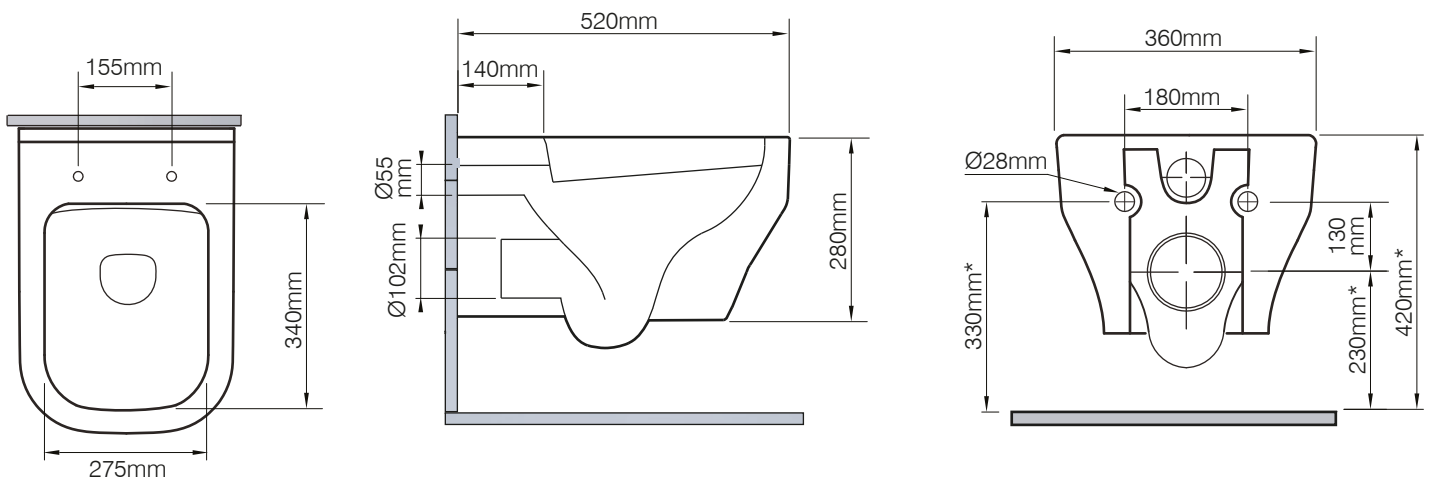

TECHNICAL DATA SHEET

Accent Rimless Wall Hung WC - AWHPANMW

ROPER RHODES®

NO.	Description	Product Code	Fixings included	Gross Weight
1	Accent Soft Close Toilet Seat	ASLSCTSMW	YES	2.1 KG
2	Accent Rimless Wall Hung WC Pan	AWHPANMW	YES	20.5 KG

DIMENSIONS

DIAGRAMS NOT TO SCALE | ALL DIMENSIONS IN MM TOLERANCE OF ± 5 MM
ALL PRODUCTS CONFORM TO BRITISH STANDARDS

*Advised Installation Height.

**Dimensions are subject to change, customers are advised to measure actual product before commencing installation.

***Fixing point dimensions are for guidance only. The positions of fixings must be checked when product is received.

FAQs

Q - Do I need to use a wall hung frame?

A - Yes. It is essential that this product is installed onto a frame