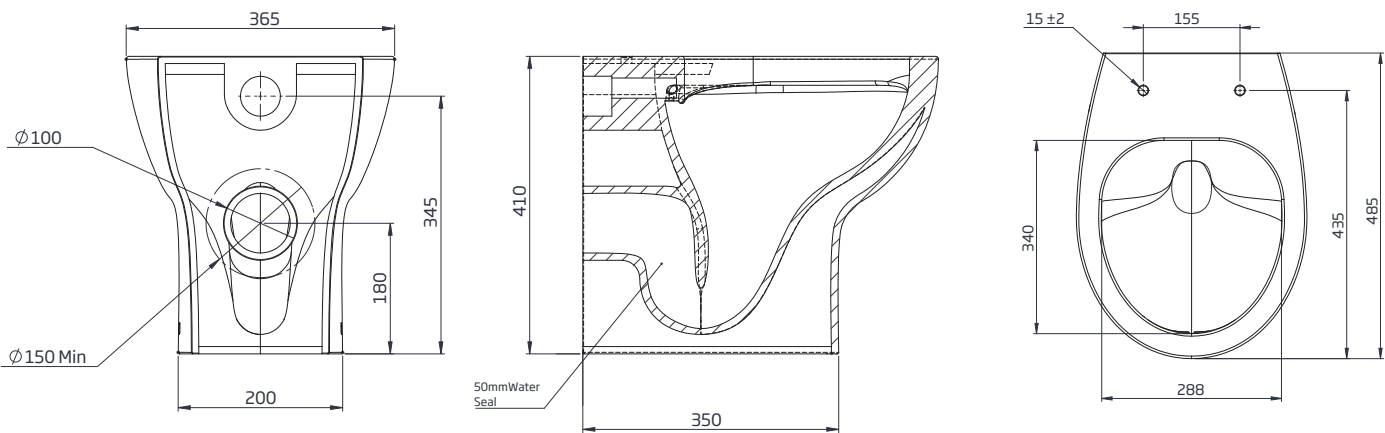

## Coast Back To Wall WC Pan - COBW PAN

R2

NO.	Description	Product Code	Fixings included	Gross Weight
1	Soft Close Toilet Seat	COSCTS	YES	2KG
2	Back to Wall WC	COBW PAN	YES	23.7KG

## DIMENSIONS

DIAGRAMS NOT TO SCALE | ALL DIMENSIONS IN MM TOLERANCE OF  $\pm 5$ MM  
ALL PRODUCTS CONFORM TO BRITISH STANDARDS

\*Dimensions are subject to change, customers are advised to measure actual product before commencing installation.  
\*\*Fixing point dimensions are for guidance only. The positions of fixings must be checked when product is received.

Q - Which Toilet Seat Upgrade Kits can be used with this seat?  
A - DC4011 (Black) or DC4012 (Brushed Brass).

Key Dimensions Descriptions	Key Dimensions (mm)
Front to Back Footprint	350mm
Left to Right Footprint	200mm
Bowl Front to Back	340mm
Bowl Left to Right	288mm
Pan Height	410mm
Pan Overall front to Back	485mm
Centre Flush Inlet to Floor	345mm
Centre Waste Outlet to Floor	180mm
Width of Void	180mm
Is there a Ceramic Brace Bar	No
Distance from Spigot to back of Pan	0mm