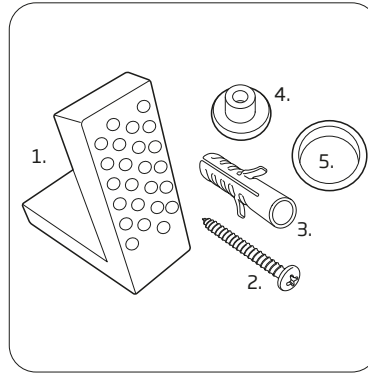

## Coast Back To Wall WC Pan - COBW PAN

R2

NO.	Description	Product Code	Fixings included	Gross Weight
1	Soft Close Toilet Seat	COSCTS	YES	2KG
2	Back to Wall WC	COBW PAN	YES	23.7KG

### Floor Fixings

- 1. 2x Nylon Floor Bracket
- 2. 4x Stainless Steel Screws
- 3. 2x Nylon Screw Plugs
- 4. 2x Nylon Screw Collars
- 5. 2x Nylon Collar Caps (Metalic Finish)

Spare Code: SP14211

## DIMENSIONS

DIAGRAMS NOT TO SCALE | ALL DIMENSIONS IN MM TOLERANCE OF  $\pm 5$ MM  
ALL PRODUCTS CONFORM TO BRITISH STANDARDS

\*Dimensions are subject to change, customers are advised to measure actual product before commencing installation.  
\*\*Fixing point dimensions are for guidance only. The positions of fixings must be checked when product is received.

Q - Which Toilet Seat Upgrade Kits can be used with this seat?  
A - DC4011 (Black) or DC4012 (Brushed Brass).

Key Dimensions Descriptions	Key Dimensions (mm)
Front to Back Footprint	350mm
Left to Right Footprint	200mm
Bowl Front to Back	340mm
Bowl Left to Right	288mm
Pan Height	410mm
Pan Overall front to Back	485mm
Centre Flush Inlet to Floor	345mm
Centre Waste Outlet to Floor	180mm
Width of Void	180mm
Is there a Ceramic Brace Bar	No
Distance from Spigot to back of Pan	0mm