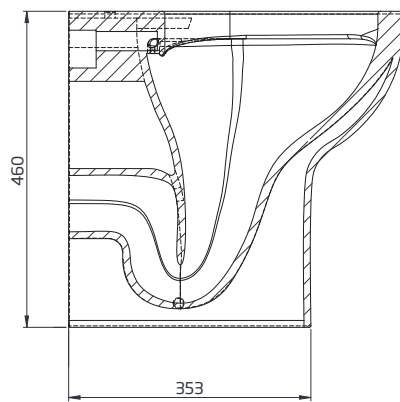

TECHNICAL DATA SHEET

Coast Comfort Back To Wall WC Pan - COCBWPAN

R2

NO.	Description	Product Code	Fixings included	Gross Weight
1	Soft Close Toilet Seat	COSCTS	YES	2KG
2	Comfort Height Back to Wall WC	COCBWPAN	YES	26KG

Floor Fixings

- 1. 2x Nylon Floor Bracket
- 2. 4x Stainless Steel Screws
- 3. 2x Nylon Screw Plugs
- 4. 2x Nylon Screw Collars
- 5. 2x Nylon Collars Caps (Metalic Finish)

Spare Code: SP14211

DIMENSIONS

DIAGRAMS NOT TO SCALE | ALL DIMENSIONS IN MM TOLERANCE OF ± 5 MM
ALL PRODUCTS CONFORM TO BRITISH STANDARDS

*Dimensions are subject to change, customers are advised to measure actual product before commencing installation.
**Fixing point dimensions are for guidance only. The positions of fixings must be checked when product is received.

Key Dimensions Descriptions	Key Dimensions (mm)
Front to Back Footprint	353mm
Left to Right Footprint	227mm
Bowl Front to Back	310mm
Bowl Left to Right	288mm
Pan Height	460mm
Pan Overall front to Back	490mm
Centre Flush Inlet to Floor	405mm
Centre Waste Outlet to Floor	180mm
Width of Void	180mm
Is there a Ceramic Brace Bar	No
Distance from Spigot to back of Pan	0mm