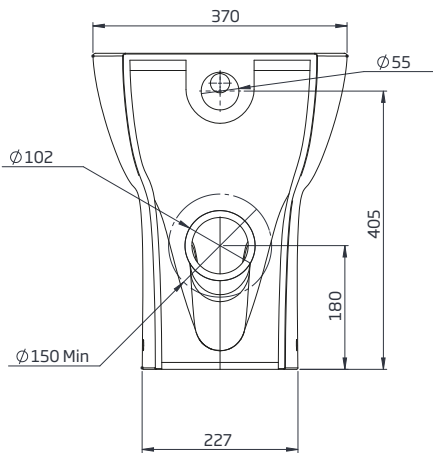

TECHNICAL DATA SHEET

Coast Comfort Back To Wall WC Pan - COCBWPAN

R2

NO.	Description	Product Code	Fixings included	Gross Weight
1	Soft Close Toilet Seat	COSCTS	YES	2KG
2	Comfort Height Back to Wall WC	COCBWPAN	YES	26KG

Floor Fixings

- 1. 2x Nylon Floor Bracket
- 2. 4x Stainless Steel Screws
- 3. 2x Nylon Screw Plugs
- 4. 2x Nylon Screw Collars
- 5. 2x Nylon Collars Caps (Metalic Finish)

Spare Code: SP14211

DIMENSIONS

DIAGRAMS NOT TO SCALE | ALL DIMENSIONS IN MM TOLERANCE OF ± 5 MM
ALL PRODUCTS CONFORM TO BRITISH STANDARDS

*Dimensions are subject to change, customers are advised to measure actual product before commencing installation.
**Fixing point dimensions are for guidance only. The positions of fixings must be checked when product is received.

Key Dimensions Descriptions	Key Dimensions (mm)
Front to Back Footprint	353mm
Left to Right Footprint	227mm
Bowl Front to Back	310mm
Bowl Left to Right	288mm
Pan Height	460mm
Pan Overall front to Back	490mm
Centre Flush Inlet to Floor	405mm
Centre Waste Outlet to Floor	180mm
Width of Void	180mm
Is there a Ceramic Brace Bar	No
Distance from Spigot to back of Pan	0mm