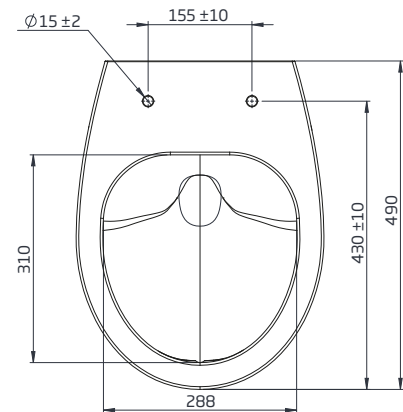

TECHNICAL DATA SHEET

Coast Comfort Back To Wall WC Pan - COCBWPAN

R2

NO.	Description	Product Code	Fixings included	Gross Weight
1	Soft Close Toilet Seat	COSCTS	YES	2KG
2	Comfort Height Back to Wall WC	COCBWPAN	YES	26KG

Floor Fixings

- 1. 2x Nylon Floor Bracket
- 2. 4x Stainless Steel Screws
- 3. 2x Nylon Screw Plugs
- 4. 2x Nylon Screw Collars
- 5. 2x Nylon Collars Caps (Metalic Finish)

Spare Code: SP14211

DIMENSIONS

DIAGRAMS NOT TO SCALE | ALL DIMENSIONS IN MM TOLERANCE OF ± 5 MM
ALL PRODUCTS CONFORM TO BRITISH STANDARDS

*Dimensions are subject to change, customers are advised to measure actual product before commencing installation.
**Fixing point dimensions are for guidance only. The positions of fixings must be checked when product is received.

Key Dimensions Descriptions	Key Dimensions (mm)
Front to Back Footprint	353mm
Left to Right Footprint	227mm
Bowl Front to Back	310mm
Bowl Left to Right	288mm
Pan Height	460mm
Pan Overall front to Back	490mm
Centre Flush Inlet to Floor	405mm
Centre Waste Outlet to Floor	180mm
Width of Void	180mm
Is there a Ceramic Brace Bar	No
Distance from Spigot to back of Pan	0mm