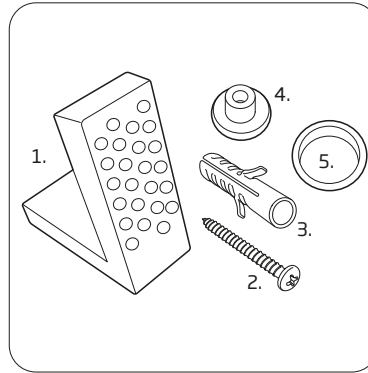

TECHNICAL DATA SHEET

Coast Comfort Back To Wall WC Pan - COCBWPAN

R2

NO.	Description	Product Code	Fixings included	Gross Weight
1	Soft Close Toilet Seat	COSCTS	YES	2KG
2	Comfort Height Back to Wall WC	COCBWPAN	YES	26KG

Floor Fixings

- 1. 2x Nylon Floor Bracket
- 2. 4x Stainless Steel Screws
- 3. 2x Nylon Screw Plugs
- 4. 2x Nylon Screw Collars
- 5. 2x Nylon Collars Caps (Metalic Finish)

Spare Code: SP14211

DIMENSIONS

DIAGRAMS NOT TO SCALE | ALL DIMENSIONS IN MM TOLERANCE OF ± 5 MM
ALL PRODUCTS CONFORM TO BRITISH STANDARDS

*Dimensions are subject to change, customers are advised to measure actual product before commencing installation.
**Fixing point dimensions are for guidance only. The positions of fixings must be checked when product is received.

Key Dimensions Descriptions	Key Dimensions (mm)
Front to Back Footprint	353mm
Left to Right Footprint	227mm
Bowl Front to Back	310mm
Bowl Left to Right	288mm
Pan Height	460mm
Pan Overall front to Back	490mm
Centre Flush Inlet to Floor	405mm
Centre Waste Outlet to Floor	180mm
Width of Void	180mm
Is there a Ceramic Brace Bar	No
Distance from Spigot to back of Pan	0mm