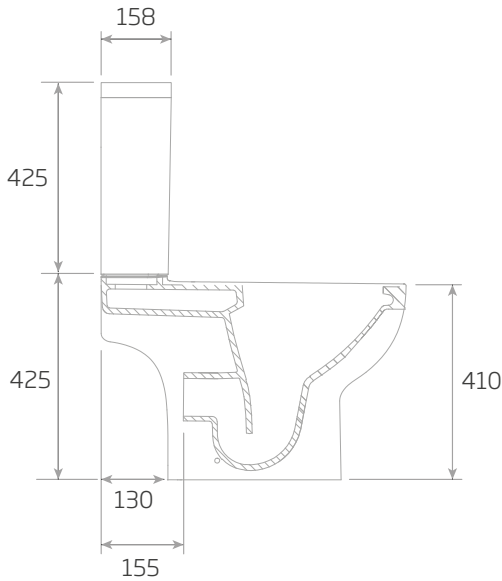

### Floor Fixings

- 1. 2x Nylon Floor Bracket
- 2. 4x Stainless Steel Screws
- 3. 2x Nylon Screw Plugs
- 4. 2x Nylon Screw Collars
- 5. 2x Nylon Collar Caps (Metalic Finish)

Spare Code: SP14211

## DIMENSIONS

DIAGRAMS NOT TO SCALE | ALL DIMENSIONS IN MM TOLERANCE OF ± 5MM  
ALL PRODUCTS CONFORM TO BRITISH STANDARDS

\*Dimensions are subject to change, customers are advised to measure actual product before commencing installation.  
\*\*Fixing point dimensions are for guidance only. The positions of fixings must be checked when product is received.

## FAQs

Q - Where is the inlet valve?  
A - Bottom inlet, back right of the pan.

Q - What is the flush volume?  
A - 5/3L

Q - Can this pan be used with a side connection outlet pipe?  
A - Yes.

Q - Are there any other compatible seats?  
A - Yes, Neutron (8901WSC-SF)

Key Dimensions Descriptions	Key Dimensions (mm)
Front to Back Footprint	380mm/502mm from wall
Left to Right Footprint	232mm
Bowl Front to Back	339mm
Bowl Left to Right	288mm
Pan Height (+Cistern)	410mm (850mm)
Pan Overall Front to Back	640mm
Centre Waste Outlet to Floor	180mm
Width of Void	155mm
Is there a Ceramic Brace Bar	No
Distance from Spigot to back of Pan	155mm