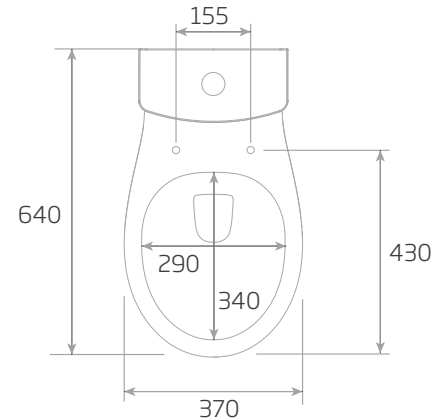

## DIMENSIONS

DIAGRAMS NOT TO SCALE | ALL DIMENSIONS IN MM TOLERANCE OF ± 5MM  
ALL PRODUCTS CONFORM TO BRITISH STANDARDS

\*Dimensions are subject to change, customers are advised to measure actual product before commencing installation.  
\*\*Fixing point dimensions are for guidance only. The positions of fixings must be checked when product is received.

## FAQs

Q - Where is the inlet valve?  
A - Bottom inlet, back right of the pan.

Q - What is the flush volume?  
A - 5/3L

Q - Can this pan be used with a side connection outlet pipe?  
A - Yes.

Q - Are there any other compatible seats?  
A - Yes, Neutron (8901WSC-SF)

Key Dimensions Descriptions	Key Dimensions (mm)
Front to Back Footprint	380mm/502mm from wall
Left to Right Footprint	232mm
Bowl Front to Back	339mm
Bowl Left to Right	288mm
Pan Height (+Cistern)	410mm (850mm)
Pan Overall Front to Back	640mm
Centre Waste Outlet to Floor	180mm
Width of Void	155mm
Is there a Ceramic Brace Bar	No
Distance from Spigot to back of Pan	155mm