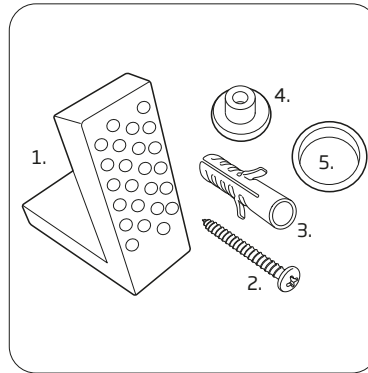

Floor Fixings

1. 2x Nylon Floor Bracket
2. 4x Stainless Steel Screws
3. 2x Nylon Screw Plugs
4. 2x Nylon Screw Collars
5. 2x Nylon Collar Caps (Metalic Finish)

Spare Code: SP14211

DIMENSIONS

DIAGRAMS NOT TO SCALE | ALL DIMENSIONS IN MM TOLERANCE OF ± 5MM
ALL PRODUCTS CONFORM TO BRITISH STANDARDS