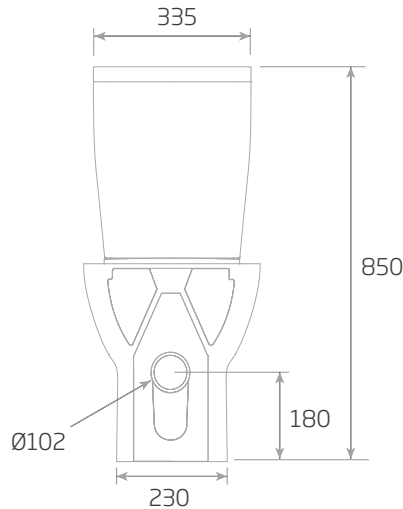

### Floor Fixings

- 1. 2x Nylon Floor Bracket
- 2. 4x Stainless Steel Screws
- 3. 2x Nylon Screw Plugs
- 4. 2x Nylon Screw Collars
- 5. 2x Nylon Collar Caps (Metalic Finish)

Spare Code: SP14211

## DIMENSIONS

DIAGRAMS NOT TO SCALE | ALL DIMENSIONS IN MM TOLERANCE OF ± 5MM  
ALL PRODUCTS CONFORM TO BRITISH STANDARDS

\*Dimensions are subject to change, customers are advised to measure actual product before commencing installation.  
\*\*Fixing point dimensions are for guidance only. The positions of fixings must be checked when product is received.

## FAQs

Q - Where is the inlet valve?  
A - Bottom inlet, back right of the pan.

Q - What is the flush volume?  
A - 5/3L

Q - Can this pan be used with a side connection outlet pipe?  
A - Yes.

Q - Are there any other compatible seats?  
A - Yes, Neutron (8901WSC-SF)

Key Dimensions Descriptions	Key Dimensions (mm)
Front to Back Footprint	380mm/502mm from wall
Left to Right Footprint	232mm
Bowl Front to Back	339mm
Bowl Left to Right	288mm
Pan Height (+Cistern)	410mm (850mm)
Pan Overall Front to Back	640mm
Centre Waste Outlet to Floor	180mm
Width of Void	155mm
Is there a Ceramic Brace Bar	No
Distance from Spigot to back of Pan	155mm