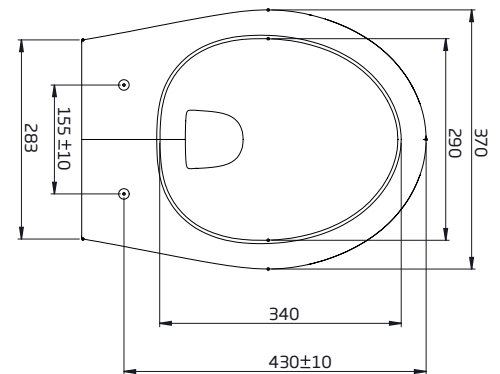

## Coast Wall Hung WC Pan - PWHPAN

R2

NO.	Description	Product Code	Fixings included	Gross Weight
1	Soft Close Toilet Seat	COSCTS	YES	2KG
2	Wall Hung WC	COWHPAN	YES	20KG

Wall Hanging Fixings

Spare Code: SP14211

### DIMENSIONS

DIAGRAMS NOT TO SCALE | ALL DIMENSIONS IN MM TOLERANCE OF  $\pm 5$ MM  
ALL PRODUCTS CONFORM TO BRITISH STANDARDS

\*Dimensions are subject to change, customers are advised to measure actual product before commencing installation.  
\*\*Fixing point dimensions are for guidance only. The positions of fixings must be checked when product is received.

### FAQs

Q - What is the flush volume?  
A - 5/3L

Q - Are there any other compatible seats?  
A - Yes, Neutron (8901WSC-SF)

Q - Rim type?  
A - Rimless

Key Dimensions Descriptions	Key Dimensions (mm)
Front to Back Footprint	285mm
Left to Right Footprint	209mm
Bowl Front to Back	340mm
Bowl Left to Right	290mm
Pan Height	355mm
Pan Overall front to Back	490mm
Width of Void	180mm
Is there a Ceramic Brace Bar	No
Distance from Spigot to back of Pan	17mm