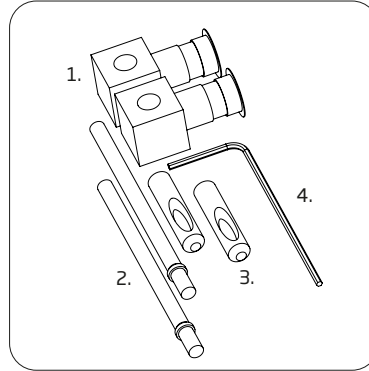

## Coast Wall Hung WC Pan - PWHPAN

R2

NO.	Description	Product Code	Fixings included	Gross Weight
1	Soft Close Toilet Seat	COSCTS	YES	2KG
2	Wall Hung WC	COWHPAN	YES	20KG

Wall Hanging Fixings

Spare Code: SP14211

### DIMENSIONS

DIAGRAMS NOT TO SCALE | ALL DIMENSIONS IN MM TOLERANCE OF  $\pm 5$ MM  
ALL PRODUCTS CONFORM TO BRITISH STANDARDS

\*Dimensions are subject to change, customers are advised to measure actual product before commencing installation.  
\*\*Fixing point dimensions are for guidance only. The positions of fixings must be checked when product is received.

### FAQs

Q - What is the flush volume?  
A - 5/3L

Q - Are there any other compatible seats?  
A - Yes, Neutron (8901WSC-SF)

Q - Rim type?  
A - Rimless

Key Dimensions Descriptions	Key Dimensions (mm)
Front to Back Footprint	285mm
Left to Right Footprint	209mm
Bowl Front to Back	340mm
Bowl Left to Right	290mm
Pan Height	355mm
Pan Overall front to Back	490mm
Width of Void	180mm
Is there a Ceramic Brace Bar	No
Distance from Spigot to back of Pan	17mm