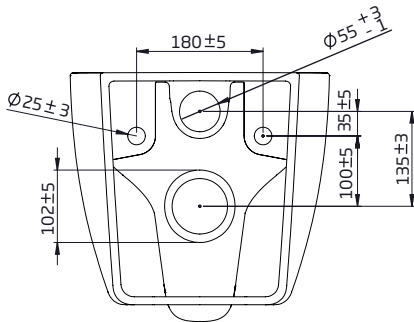

## Coast Wall Hung WC Pan - PWHPAN

R2

NO.	Description	Product Code	Fixings included	Gross Weight
1	Soft Close Toilet Seat	COSCTS	YES	2KG
2	Wall Hung WC	COWHPAN	YES	20KG

Wall Hanging Fixings

Spare Code: SP14211

### DIMENSIONS

DIAGRAMS NOT TO SCALE | ALL DIMENSIONS IN MM TOLERANCE OF  $\pm 5$ MM  
ALL PRODUCTS CONFORM TO BRITISH STANDARDS

\*Dimensions are subject to change, customers are advised to measure actual product before commencing installation.  
\*\*Fixing point dimensions are for guidance only. The positions of fixings must be checked when product is received.

### FAQs

Q - What is the flush volume?  
A - 5/3L

Q - Are there any other compatible seats?  
A - Yes, Neutron (8901WSC-SF)

Q - Rim type?  
A - Rimless

Key Dimensions Descriptions	Key Dimensions (mm)
Front to Back Footprint	285mm
Left to Right Footprint	209mm
Bowl Front to Back	340mm
Bowl Left to Right	290mm
Pan Height	355mm
Pan Overall front to Back	490mm
Width of Void	180mm
Is there a Ceramic Brace Bar	No
Distance from Spigot to back of Pan	17mm