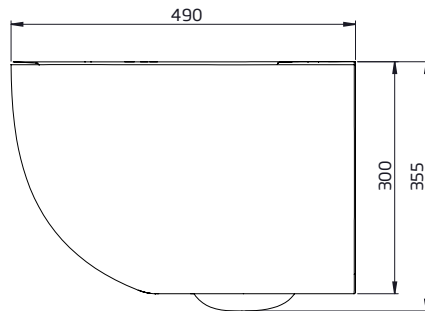

## Coast Wall Hung WC Pan - PWHPAN

R2

NO.	Description	Product Code	Fixings included	Gross Weight
1	Soft Close Toilet Seat	COSCTS	YES	2KG
2	Wall Hung WC	COWHPAN	YES	20KG

Wall Hanging Fixings

Spare Code: SP14211

### DIMENSIONS

DIAGRAMS NOT TO SCALE | ALL DIMENSIONS IN MM TOLERANCE OF  $\pm 5$ MM  
ALL PRODUCTS CONFORM TO BRITISH STANDARDS

\*Dimensions are subject to change, customers are advised to measure actual product before commencing installation.  
\*\*Fixing point dimensions are for guidance only. The positions of fixings must be checked when product is received.

### FAQs

Q - What is the flush volume?  
A - 5/3L

Q - Are there any other compatible seats?  
A - Yes, Neutron (8901WSC-SF)

Q - Rim type?  
A - Rimless

Key Dimensions Descriptions	Key Dimensions (mm)
Front to Back Footprint	285mm
Left to Right Footprint	209mm
Bowl Front to Back	340mm
Bowl Left to Right	290mm
Pan Height	355mm
Pan Overall front to Back	490mm
Width of Void	180mm
Is there a Ceramic Brace Bar	No
Distance from Spigot to back of Pan	17mm