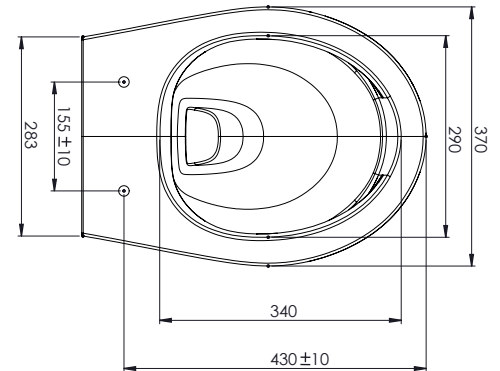

TECHNICAL DATA SHEET

Paradigm Wall Hung WC Pan - PWHPAN

ROPER RHODES®

NO.	Description	Product Code	Fixings included	Gross Weight
1	Soft Close Toilet Seat	DC14030	YES	2KG
2	Wall Hung WC	PWHPAN	YES	20KG

Floor Fixings

Spare Code: SP14211

DIMENSIONS

DIAGRAMS NOT TO SCALE | ALL DIMENSIONS IN MM TOLERANCE OF ± 5 MM
ALL PRODUCTS CONFORM TO BRITISH STANDARDS

*Dimensions are subject to change, customers are advised to measure actual product before commencing installation.

**Fixing point dimensions are for guidance only. The positions of fixings must be checked when product is received.

FAQs

Q - What is the flush volume?
A - 5/3L

Q - Are there any other compatible seats?
A - Yes, Neutron (8901WSC-SF)

Q - Rim type?
A - Rimless

Key Dimensions Descriptions	Key Dimensions (mm)
Front to Back Footprint	285mm
Left to Right Footprint	209mm
Bowl Front to Back	340mm
Bowl Left to Right	290mm
Pan Height	355mm
Pan Overall front to Back	490mm
Width of Void	180mm
Is there a Ceramic Brace Bar	No
Distance from Spigot to back of Pan	17mm