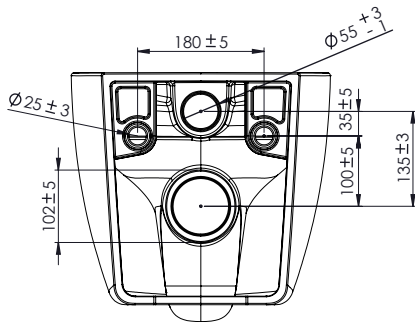

TECHNICAL DATA SHEET

Paradigm Wall Hung WC Pan - PWHPAN

ROPER RHODES®

NO.	Description	Product Code	Fixings included	Gross Weight
1	Soft Close Toilet Seat	DC14030	YES	2KG
2	Wall Hung WC	PWHPAN	YES	20KG

Floor Fixings

Spare Code: SP14211

DIMENSIONS

DIAGRAMS NOT TO SCALE | ALL DIMENSIONS IN MM TOLERANCE OF ± 5 MM
ALL PRODUCTS CONFORM TO BRITISH STANDARDS

*Dimensions are subject to change, customers are advised to measure actual product before commencing installation.

**Fixing point dimensions are for guidance only. The positions of fixings must be checked when product is received.

FAQs

Q - What is the flush volume?
A - 5/3L

Q - Are there any other compatible seats?
A - Yes, Neutron (8901WSC-SF)

Q - Rim type?
A - Rimless

Key Dimensions Descriptions	Key Dimensions (mm)
Front to Back Footprint	285mm
Left to Right Footprint	209mm
Bowl Front to Back	340mm
Bowl Left to Right	290mm
Pan Height	355mm
Pan Overall front to Back	490mm
Width of Void	180mm
Is there a Ceramic Brace Bar	No
Distance from Spigot to back of Pan	17mm