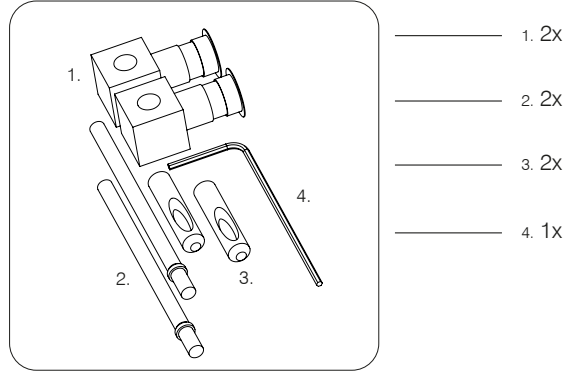

TECHNICAL DATA SHEET

Paradigm Wall Hung WC Pan - PWHPAN

ROPER RHODES®

NO.	Description	Product Code	Fixings included	Gross Weight
1	Soft Close Toilet Seat	DC14030	YES	2KG
2	Wall Hung WC	PWHPAN	YES	20KG

Floor Fixings

Spare Code: SP14211

DIMENSIONS

DIAGRAMS NOT TO SCALE | ALL DIMENSIONS IN MM TOLERANCE OF ± 5 MM
ALL PRODUCTS CONFORM TO BRITISH STANDARDS

*Dimensions are subject to change, customers are advised to measure actual product before commencing installation.

**Fixing point dimensions are for guidance only. The positions of fixings must be checked when product is received.

FAQs

Q - What is the flush volume?
A - 5/3L

Q - Are there any other compatible seats?
A - Yes, Neutron (8901WSC-SF)

Q - Rim type?
A - Rimless

Key Dimensions Descriptions	Key Dimensions (mm)
Front to Back Footprint	285mm
Left to Right Footprint	209mm
Bowl Front to Back	340mm
Bowl Left to Right	290mm
Pan Height	355mm
Pan Overall front to Back	490mm
Width of Void	180mm
Is there a Ceramic Brace Bar	No
Distance from Spigot to back of Pan	17mm