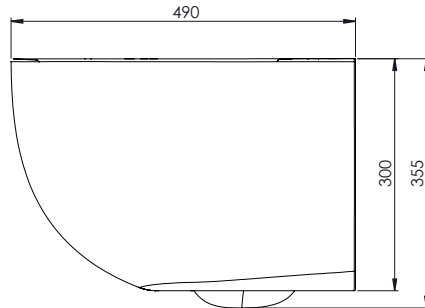

TECHNICAL DATA SHEET

Paradigm Wall Hung WC Pan - PWHPAN

ROPER RHODES®

NO.	Description	Product Code	Fixings included	Gross Weight
1	Soft Close Toilet Seat	DC14030	YES	2KG
2	Wall Hung WC	PWHPAN	YES	20KG

Floor Fixings

Spare Code: SP14211

DIMENSIONS

DIAGRAMS NOT TO SCALE | ALL DIMENSIONS IN MM TOLERANCE OF ± 5 MM
ALL PRODUCTS CONFORM TO BRITISH STANDARDS

*Dimensions are subject to change, customers are advised to measure actual product before commencing installation.

**Fixing point dimensions are for guidance only. The positions of fixings must be checked when product is received.

FAQs

Q - What is the flush volume?
A - 5/3L

Q - Are there any other compatible seats?
A - Yes, Neutron (8901WSC-SF)

Q - Rim type?
A - Rimless

Key Dimensions Descriptions	Key Dimensions (mm)
Front to Back Footprint	285mm
Left to Right Footprint	209mm
Bowl Front to Back	340mm
Bowl Left to Right	290mm
Pan Height	355mm
Pan Overall front to Back	490mm
Width of Void	180mm
Is there a Ceramic Brace Bar	No
Distance from Spigot to back of Pan	17mm