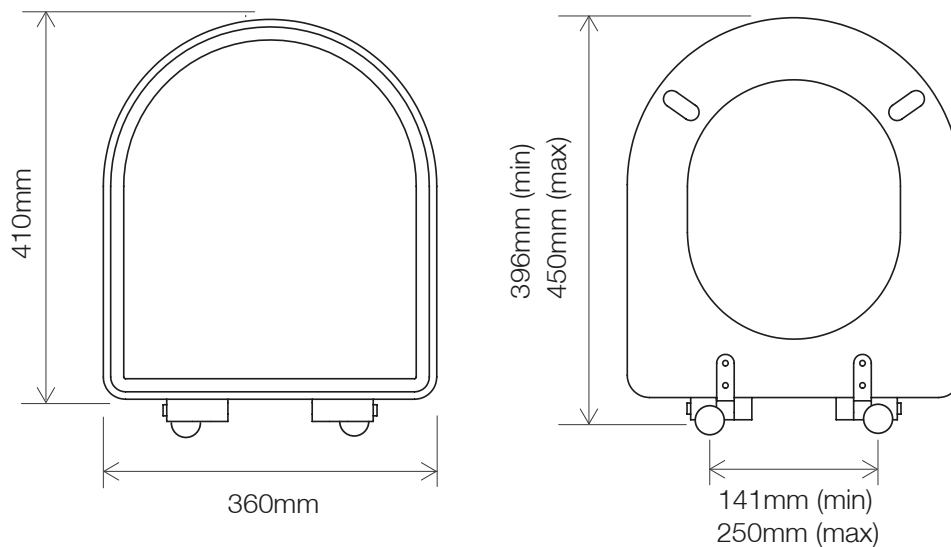

TECHNICAL DATA SHEET

Widcombe Moulded Wood Toilet Seat Canvas - WSCTS01-SF

ROPER RHODES®

NO.	Description	Product Code	Fixings included	Gross Weight	Net Weight
1	Widcombe Moulded Wood Toilet Seat	WSCTS01-SF	YES	2KG	N/A

DIMENSIONS - PRODUCT CODE

DIAGRAMS NOT TO SCALE | ALL DIMENSIONS IN MM | TOLERANCE OF ± 5 MM
ALL PRODUCTS CONFORM TO THE BRITISH FIXING STANDARDS

*Dimensions are subject to change, customers are advised to measure actual product before commencing installation.

**Fixing point dimensions are for guidance only/the positions of wall fixing must be checked when product is received.

FAQs

Q - What's the maximum test load of the seat?

A - 150kg

Q - What are the fixings made from?

A - Stainless Steel Cover Plates/Screws, Nylon Anchor Plates, Rubber Washers, Rubber Fixing Plugs.

Q - How thick is the seat?

A - 52mm

Q - What material is the seat made from?

A - Moulded Wood