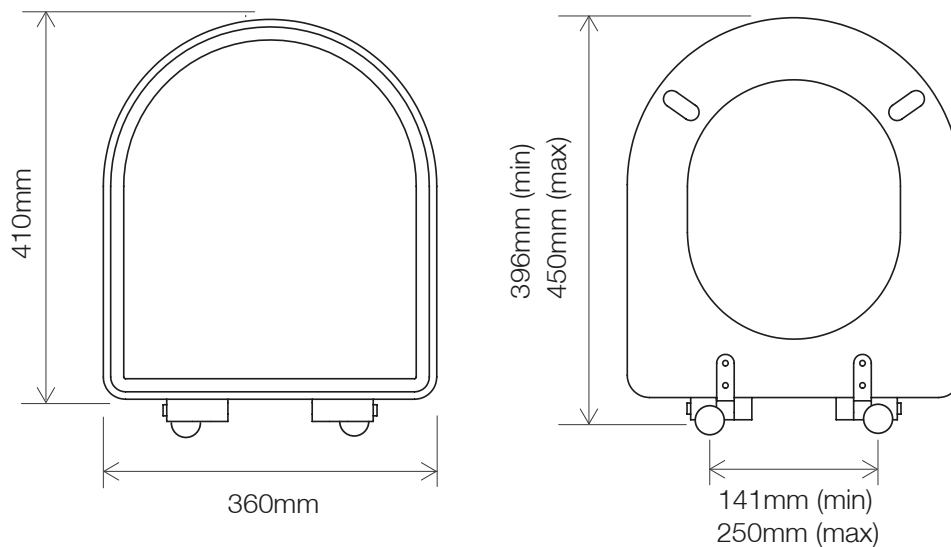

TECHNICAL DATA SHEET

ROPER RHODES®

Widcombe Moulded Wood Toilet Seat Parchment - WSCTS02-SF

NO.	Description	Product Code	Fixings included	Gross Weight	Net Weight
1	Widcombe Moulded Wood Toilet Seat	WSCTS02-SF	YES	2KG	N/A

DIMENSIONS - PRODUCT CODE

DIAGRAMS NOT TO SCALE | ALL DIMENSIONS IN MM | TOLERANCE OF ± 5 MM
ALL PRODUCTS CONFORM TO THE BRITISH FIXING STANDARDS

*Dimensions are subject to change, customers are advised to measure actual product before commencing installation.

**Fixing point dimensions are for guidance only/the positions of wall fixing must be checked when product is received.

FAQs

Q - What's the maximum test load of the seat?

A - 150kg

Q - What are the fixings made from?

A - Stainless Steel Cover Plates/Screws, Nylon Anchor Plates, Rubber Washers, Rubber Fixing Plugs.

Q - How thick is the seat?

A - 52mm

Q - What material is the seat made from?

A - Moulded Wood