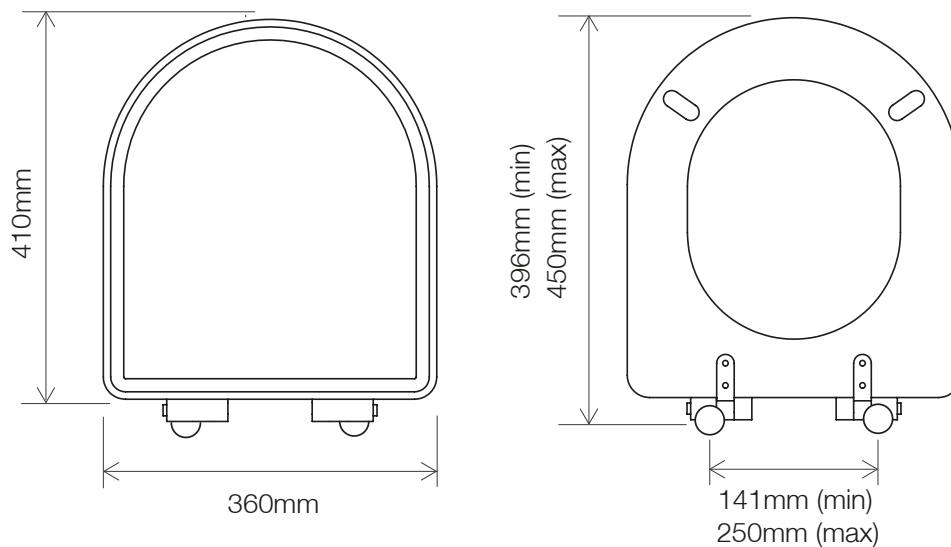

# TECHNICAL DATA SHEET

Widcombe Moulded Wood Toilet Seat Twilight - WSCTS04-SF

ROPER RHODES®

NO.	Description	Product Code	Fixings included	Gross Weight	Net Weight
1	Widcombe Moulded Wood Toilet Seat	WSCTS04-SF	YES	2KG	N/A

## DIMENSIONS - PRODUCT CODE

DIAGRAMS NOT TO SCALE | ALL DIMENSIONS IN MM | TOLERANCE OF  $\pm 5$ MM  
ALL PRODUCTS CONFORM TO THE BRITISH FIXING STANDARDS

\*Dimensions are subject to change, customers are advised to measure actual product before commencing installation.

\*\*Fixing point dimensions are for guidance only/the positions of wall fixing must be checked when product is received.

A - 52mm

Q - What material is the seat made from?

A - Moulded Wood