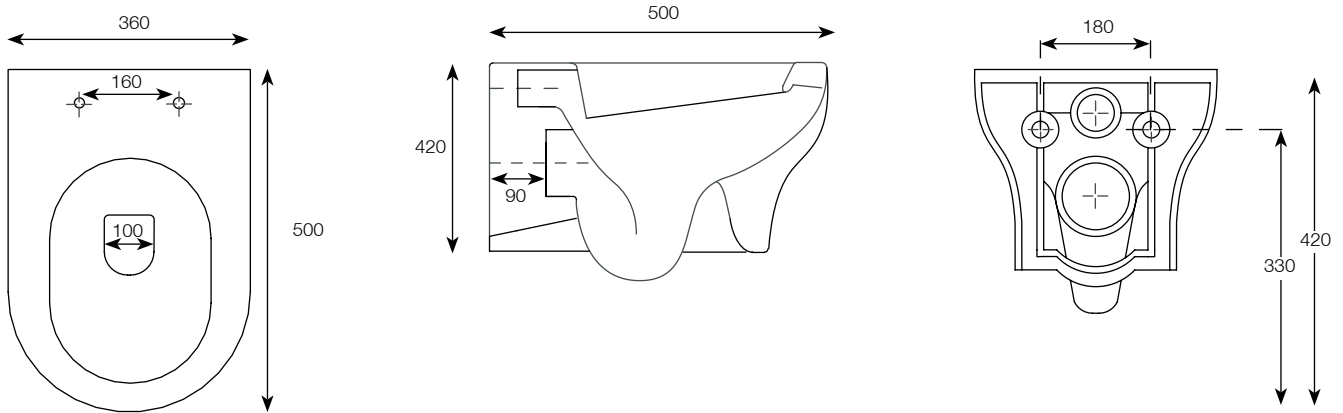

# TECHNICAL DATA SHEET

Note Wall Hung WC Pan - NWHPANMW

ROPER RHODES®

NO.	Description	Product Code	Fixings included	Gross Weight
1	Soft Close Toilet Seat	NSLSCTSMW	YES	3KG
2	Wall Hung WC Pan	NWHPANMW	YES	23KG

## DIMENSIONS

DIAGRAMS NOT TO SCALE | ALL DIMENSIONS IN MM TOLERANCE OF  $\pm 5$ MM  
ALL PRODUCTS CONFORM TO BRITISH STANDARDS

\*Dimensions are subject to change, customers are advised to measure actual product before commencing installation.

\*\*Fixing point dimensions are for guidance only. The positions of fixings must be checked when product is received.