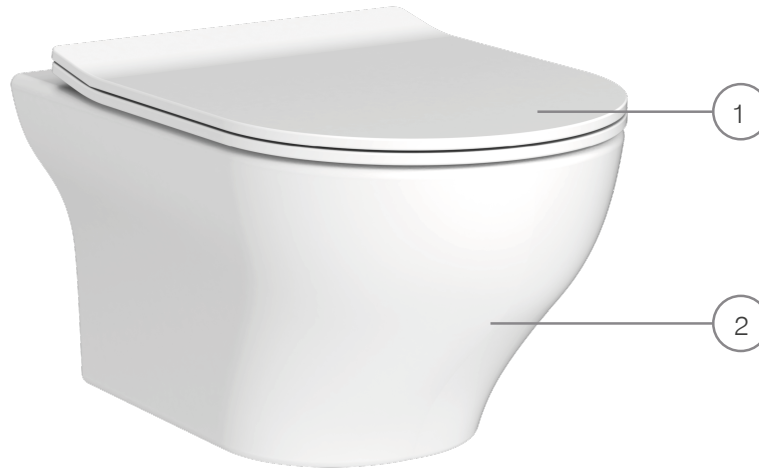

# TECHNICAL DATA SHEET

Note Wall Hung WC Pan - NWHPANMW

ROPER RHODES®

NO.	Description	Product Code	Fixings included	Gross Weight
1	Soft Close Toilet Seat	NSLSCTSMW	YES	3KG
2	Wall Hung WC Pan	NWHPANMW	YES	23KG