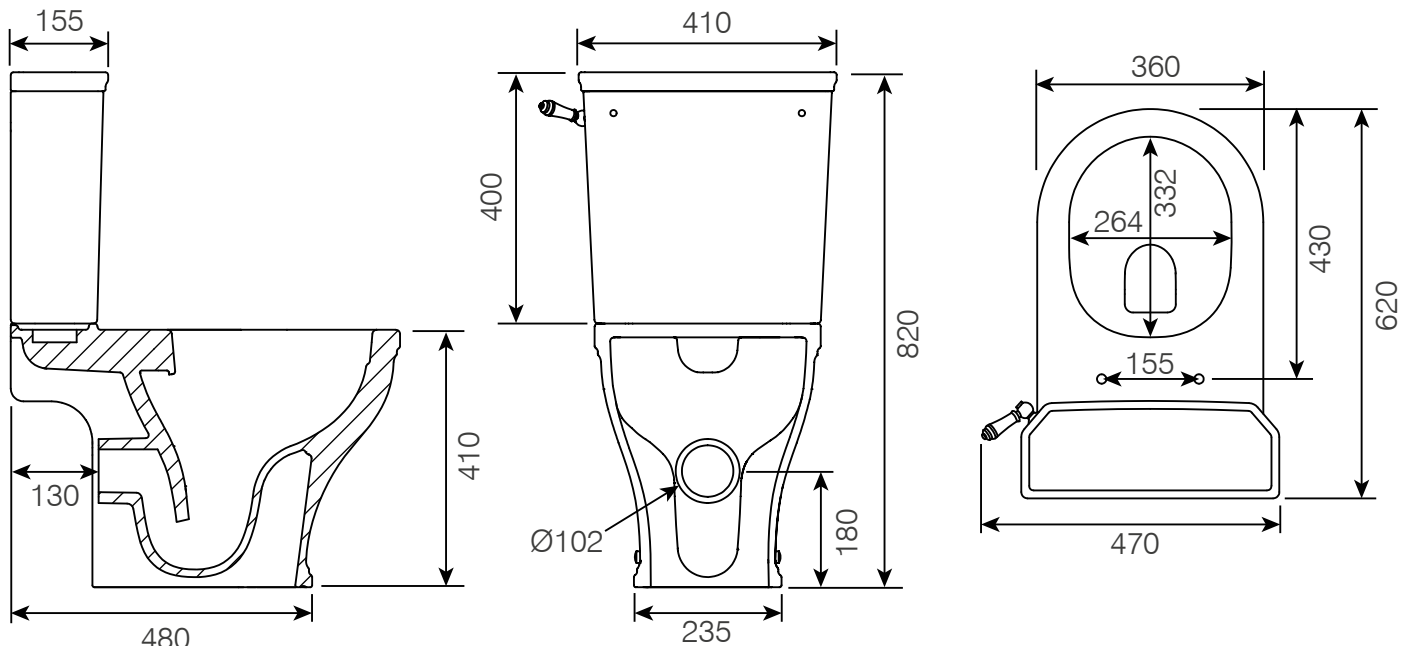

TECHNICAL DATA SHEET

Widcombe CC Open Back WC Pan - WCCPAN2

ROPER RHODES®

| NO. | Description | Product Code | Fixings included | Gross Weight |
|-----|------------------------|--------------|------------------|--------------|
| 1 | CC Cistern | WCCTNKBRS | YES | 16KG |
| 2 | Soft Close Toilet Seat | WSCTS-SF | YES | 2KG |
| 3 | Open Back CC WC | WCCPAN2 | YES | 25KG |

Floor Fixings

- 1. 2x Nylon Floor Bracket
- 2. 4x Stainless Steel Screws
- 3. 2x Nylon Screw Plugs
- 4. 2x Nylon Screw Collars
- 5. 2x Nylon Collar Caps (Metalic Finish)

Spare Code: SP14211

DIMENSIONS

DIAGRAMS NOT TO SCALE | ALL DIMENSIONS IN MM TOLERANCE OF ± 5MM
ALL PRODUCTS CONFORM TO BRITISH STANDARDS

*Dimensions are subject to change, customers are advised to measure actual product before commencing installation.
**Fixing point dimensions are for guidance only. The positions of fixings must be checked when product is received.

FAQs

Q - Where is the inlet valve?
A - Bottom Inlet, Back right of the pan

Q - What is the flush volume?
A - 6/4L

Q - Are there any other compatible seats?
A - Yes, the Widcombe range includes 4 moulded wood seats which match the finishes available in the furniture range. The product codes for these seats are WSCTS01-SF to WSCTS04-SF. See the brochure or website for more details.