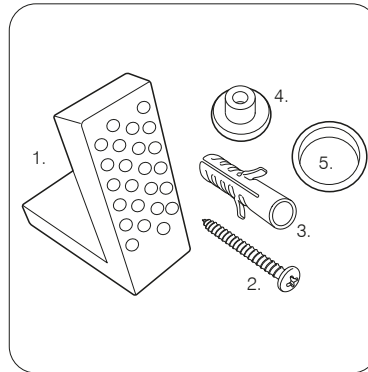

TECHNICAL DATA SHEET

Widcombe CC Open Back WC Pan - WCCPAN2

ROPER RHODES®

| NO. | Description | Product Code | Fixings included | Gross Weight |
|-----|------------------------|--------------|------------------|--------------|
| 1 | CC Cistern | WCCTNKBRS | YES | 16KG |
| 2 | Soft Close Toilet Seat | WSCTS-SF | YES | 2KG |
| 3 | Open Back CC WC | WCCPAN2 | YES | 25KG |

Floor Fixings

- 1. 2x Nylon Floor Bracket
- 2. 4x Stainless Steel Screws
- 3. 2x Nylon Screw Plugs
- 4. 2x Nylon Screw Collars
- 5. 2x Nylon Collar Caps (Metalic Finish)

Spare Code: SP14211

DIMENSIONS

DIAGRAMS NOT TO SCALE | ALL DIMENSIONS IN MM TOLERANCE OF ± 5MM
ALL PRODUCTS CONFORM TO BRITISH STANDARDS

*Dimensions are subject to change, customers are advised to measure actual product before commencing installation.
**Fixing point dimensions are for guidance only. The positions of fixings must be checked when product is received.

FAQs

Q - Where is the inlet valve?
A - Bottom Inlet, Back right of the pan

Q - What is the flush volume?
A - 6/4L

Q - Are there any other compatible seats?
A - Yes, the Widcombe range includes 4 moulded wood seats which match the finishes available in the furniture range. The product codes for these seats are WSCTS01-SF to WSCTS04-SF. See the brochure or website for more details.