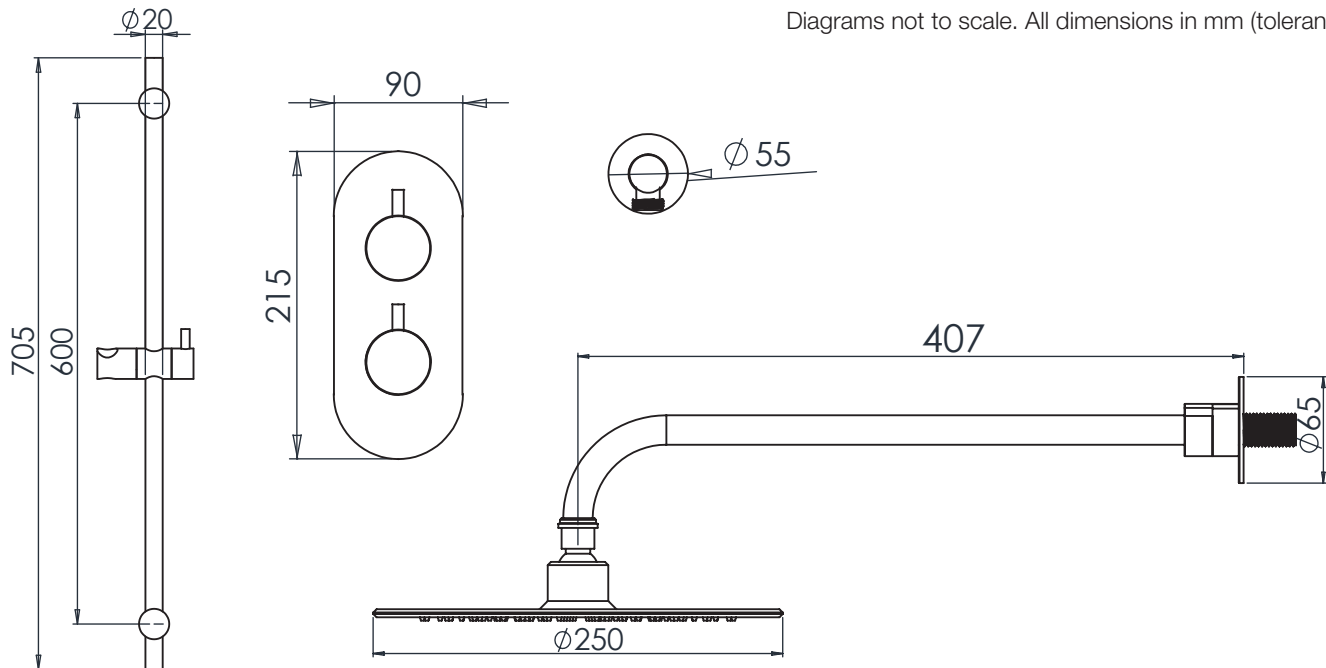

What is the size of the connections? The valve uses 1/2" connections.

What is the recommended operating pressure? 1.0bar

Components

Valve - RR20

Brass Shower Plate - SVCOMP18

Brass Valve Handle - SVHANUN.BR

Technical Data Sheet

ROPER RHODES®

Unity 2F Concealed Shower System Chrome - SVSET151

No.	Description	Code	Fixings Included
1	Unity 2F Concealed Shower System Chrome	SVSET151	YES

Inlet Pressure	Flow Rate (l/min)
1bar	11.6
2bar	17.0
3bar	21.0

Flow from valve may vary depending on accessories and domestic supply.

Dimensions - SVSET151

Diagrams not to scale. All dimensions in mm (tolerance of +/-5mm)

FAQs

What is the size of the connections? The valve uses 1/2" connections.

Flow from valve may vary depending on accessories and domestic supply.

Dimensions - SVSET173

Diagrams not to scale. All dimensions in mm (tolerance of +/-5mm)

FAQs

What is the size of the connections? The valve uses 1/2" connections.