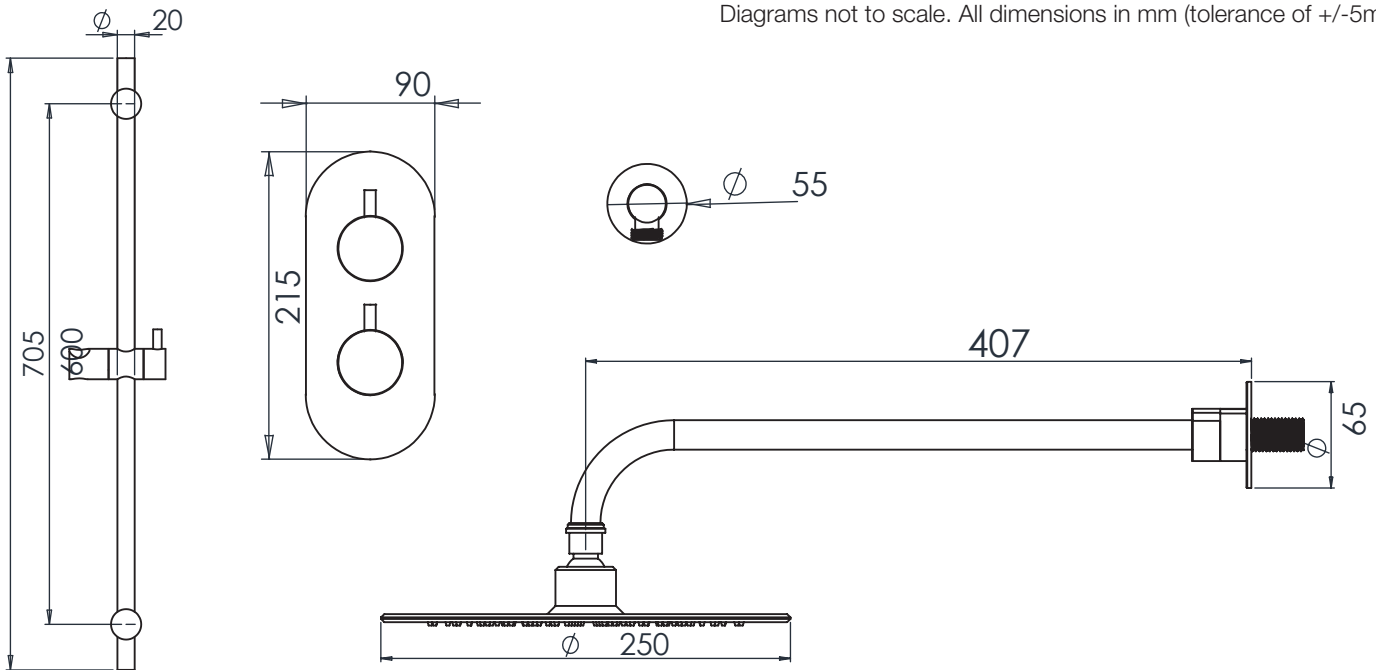

Flow from valve may vary depending on accessories and domestic supply.

Dimensions - SVSET151

Diagrams not to scale. All dimensions in mm (tolerance of +/-5mm)

FAQs

What is the size of the connections? The valve uses 1/2" connections.

Technical Data Sheet

ROPER RHODES®

Unity 2F Concealed Shower System Black - SVSET152

No.	Description	Code	Fixings Included
1	Unity 2F Concealed Shower System Black	SVSET152	YES

Inlet Pressure	Flow Rate (l/min)
1bar	11.6
2bar	17.0
3bar	21.0

Flow from valve may vary depending on accessories and domestic supply.

Dimensions - SVSET152

Diagrams not to scale. All dimensions in mm (tolerance of +/-5mm)

FAQs

What is the size of the connections? The valve uses 1/2" connections.

Flow from valve may vary depending on accessories and domestic supply.

Dimensions - SVSET173

Diagrams not to scale. All dimensions in mm (tolerance of +/-5mm)

FAQs

What is the size of the connections? The valve uses 1/2" connections.