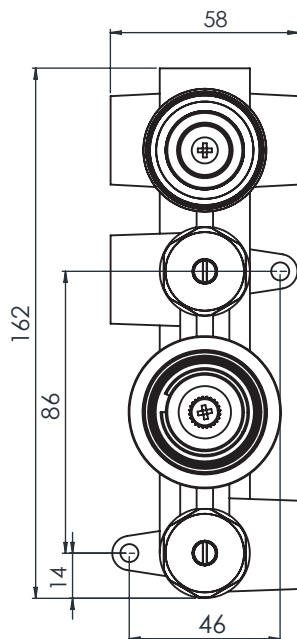

What is the size of the connections? The valve uses 1/2" connections.

What is the recommended operating pressure? 1.0bar

Components

Valve - RR18

Chrome Valve Plate - SVCOMP7

Chrome Valve Handle - SVHANUN

Technical Data Sheet

ROPER RHODES®

Unity 2F Concealed Shower Valve B - SV3915

No.	Description	Code	Fixings Included
1	Unity 2F Concealed Shower Valve B	SV3915	YES

Inlet Pressure	Flow Rate (l/min)
1bar	11.6
2bar	17.0
3bar	21.0

Flow from valve may vary depending on accessories and domestic supply.

Dimensions - SV3915

Diagrams not to scale. All dimensions in mm (tolerance of +/-5mm)

FAQs

What is included in the valve box? The valve, a cover plate, a set of handles and trim rings.

Flow from valve may vary depending on accessories and domestic supply.

Dimensions - SVSET173

Diagrams not to scale. All dimensions in mm (tolerance of +/-5mm)

FAQs

What is the size of the connections? The valve uses 1/2" connections.