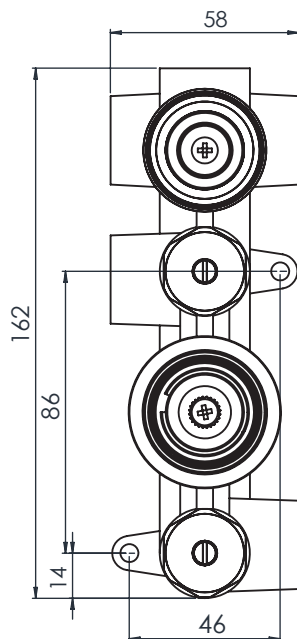

What is the size of the connections? The valve uses 1/2" connections.

What is the recommended operating pressure? 1.0bar

Components

Valve - RR19

Black Shower Plate - SVCOMP8

Black Valve Handle - SVHANUN.B

Technical Data Sheet

ROPER RHODES®

Unity 2F Concealed Shower Valve B - SV3919

No.	Description	Code	Fixings Included
1	Unity 2F Concealed Shower Valve Brass	SV3919	YES

Inlet Pressure	Flow Rate (l/min)
1bar	11.6
2bar	17.0
3bar	21.0

Flow from valve may vary depending on accessories and domestic supply.

Dimensions - SV3919

Diagrams not to scale. All dimensions in mm (tolerance of +/-5mm)

FAQs

What is included in the valve box? The valve, a cover plate, a set of handles and trim rings.

What is the size of the connections? The valve uses 1/2" connections.

What is the recommended operating pressure? 1.0bar

Components

Valve - RR20

Brass Shower Plate - SVCOMP18

Brass Valve Handle - SVHANUN.BR