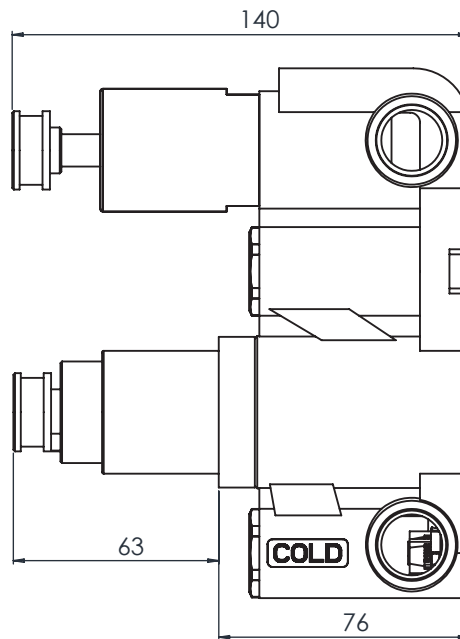

What is the size of the connections? The valve uses 1/2" connections.

What is the recommended operating pressure? 1.0bar

Components

Valve - RR18

Chrome Valve Plate - SVCOMP7

Chrome Valve Handle - SVHANUN

Technical Data Sheet

ROPER RHODES®

Unity 2F Concealed Shower Valve B - SV3915

No.	Description	Code	Fixings Included
1	Unity 2F Concealed Shower Valve B	SV3915	YES

Inlet Pressure	Flow Rate (l/min)
1bar	11.6
2bar	17.0
3bar	21.0

Flow from valve may vary depending on accessories and domestic supply.

Dimensions - SV3915

Diagrams not to scale. All dimensions in mm (tolerance of +/-5mm)

FAQs

What is included in the valve box? The valve, a cover plate, a set of handles and trim rings.

Flow from valve may vary depending on accessories and domestic supply.

Dimensions - SVSET173

Diagrams not to scale. All dimensions in mm (tolerance of +/-5mm)

FAQs

What is the size of the connections? The valve uses 1/2" connections.