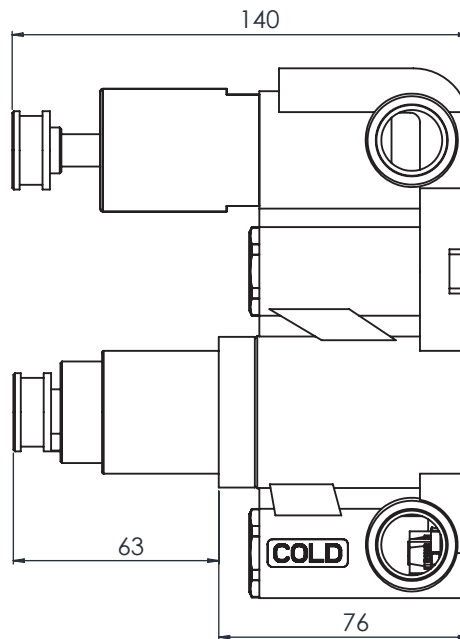

What is the size of the connections? The valve uses 1/2" connections.

What is the recommended operating pressure? 1.0bar

Components

Valve - RR19

Black Shower Plate - SVCOMP8

Black Valve Handle - SVHANUN.B

Technical Data Sheet

ROPER RHODES®

Unity 2F Concealed Shower Valve B - SV3919

No.	Description	Code	Fixings Included
1	Unity 2F Concealed Shower Valve Brass	SV3919	YES

Inlet Pressure	Flow Rate (l/min)
1bar	11.6
2bar	17.0
3bar	21.0

Flow from valve may vary depending on accessories and domestic supply.

Dimensions - SV3919

Diagrams not to scale. All dimensions in mm (tolerance of +/-5mm)

FAQs

What is included in the valve box? The valve, a cover plate, a set of handles and trim rings.

What is the size of the connections? The valve uses 1/2" connections.

What is the recommended operating pressure? 1.0bar

Components

Valve - RR20

Brass Shower Plate - SVCOMP18

Brass Valve Handle - SVHANUN.BR