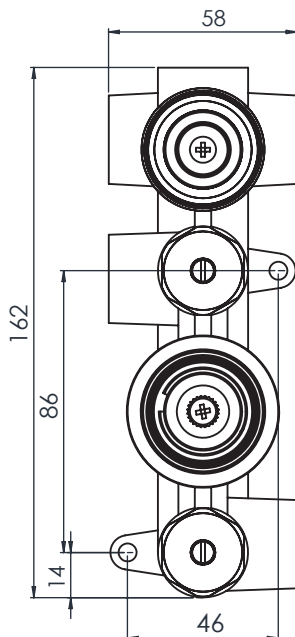

Technical Data Sheet

ROPER RHODES®

Unity 2F Concealed Shower Valve CH - SV3906

No.	Description	Code	Fixings Included
1	Unity 2F Concealed Shower Valve CH	SV3906	YES

Inlet Pressure	Flow Rate (l/min)
1bar	11.6
2bar	17.0
3bar	21.0

Flow from valve may vary depending on accessories and domestic supply.

Dimensions - SV3906

Diagrams not to scale. All dimensions in mm (tolerance of +/-5mm)

FAQs

What is included in the valve box? The valve, a cover plate, a set of handles and trim rings.

Flow from valve may vary depending on accessories and domestic supply.

Dimensions - SVSET152

Diagrams not to scale. All dimensions in mm (tolerance of +/-5mm)

FAQs

What is the size of the connections? The valve uses 1/2" connections.

Flow from valve may vary depending on accessories and domestic supply.

Dimensions - SVSET173

Diagrams not to scale. All dimensions in mm (tolerance of +/-5mm)

FAQs

What is the size of the connections? The valve uses 1/2" connections.