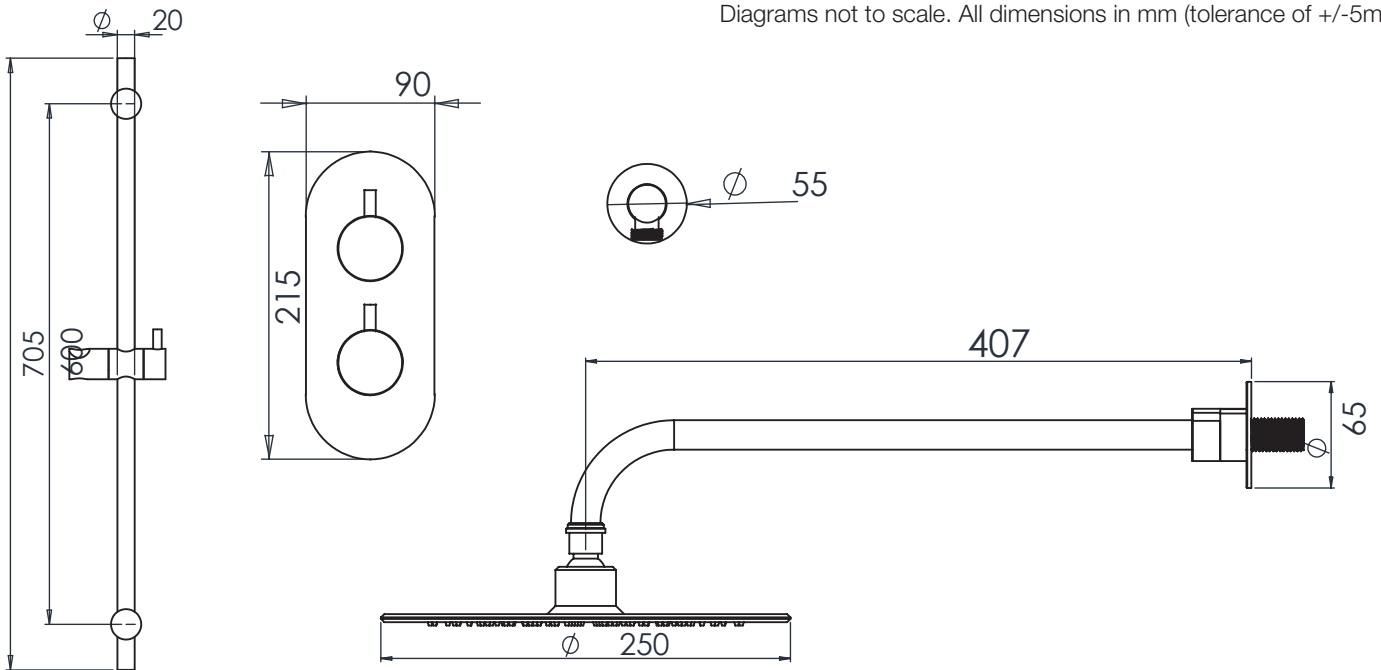

Flow from valve may vary depending on accessories and domestic supply.

Dimensions - SVSET152

Diagrams not to scale. All dimensions in mm (tolerance of +/-5mm)

FAQs

What is the size of the connections? The valve uses 1/2" connections.

Technical Data Sheet

ROPER RHODES®

Unity 2F Concealed Shower System Brass - SVSET173

No.	Description	Code	Fixings Included
1	Unity 2F Concealed Shower System Brass	SVSET173	YES

Inlet Pressure	Flow Rate (l/min)
1bar	11.6
2bar	17.0
3bar	21.0

Flow from valve may vary depending on accessories and domestic supply.

Dimensions - SVSET173

Diagrams not to scale. All dimensions in mm (tolerance of +/-5mm)

FAQs

What is the size of the connections? The valve uses 1/2" connections.