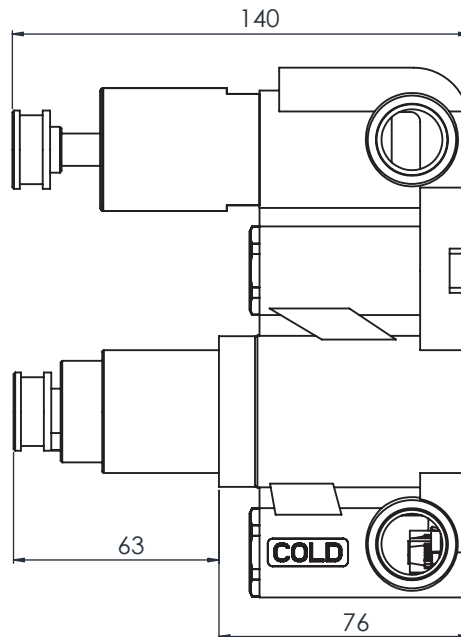

Technical Data Sheet

ROPER RHODES®

Unity 2F Concealed Shower Valve CH - SV3906

No.	Description	Code	Fixings Included
1	Unity 2F Concealed Shower Valve CH	SV3906	YES

Inlet Pressure	Flow Rate (l/min)
1bar	11.6
2bar	17.0
3bar	21.0

Flow from valve may vary depending on accessories and domestic supply.

Dimensions - SV3906

Diagrams not to scale. All dimensions in mm (tolerance of +/-5mm)

FAQs

What is included in the valve box? The valve, a cover plate, a set of handles and trim rings.

Flow from valve may vary depending on accessories and domestic supply.

Dimensions - SVSET152

Diagrams not to scale. All dimensions in mm (tolerance of +/-5mm)

FAQs

What is the size of the connections? The valve uses 1/2" connections.

Flow from valve may vary depending on accessories and domestic supply.

Dimensions - SVSET173

Diagrams not to scale. All dimensions in mm (tolerance of +/-5mm)

FAQs

What is the size of the connections? The valve uses 1/2" connections.