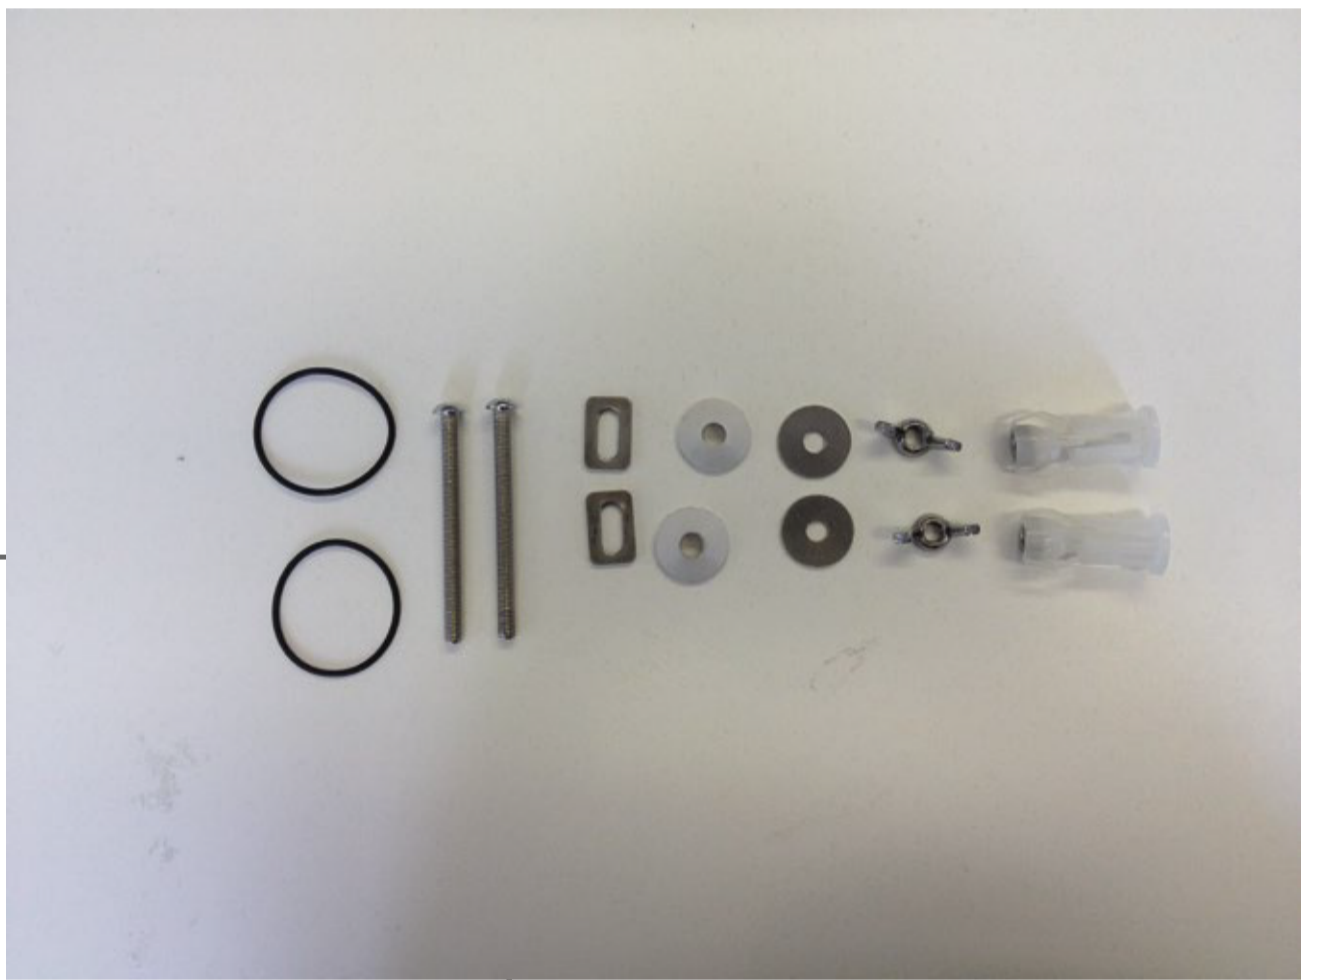

1

2

3

No.	DESCRIPTION	SPARE CODE
1	TAVIVITORIA SOFT CLOSE TOILET SEAT BAR HINGE ASSEMBLY FOR SOLID OAK SEAT OR TAVIVITORIA SOFT CLOSE TOILET SEAT BAR HINGE ASSEMBLY FOR WHITE & PAINTED SEATS	SP14199 SP14198
2	TAVI VITORIA SOFT CLOSE TOILET SEAT BAR HINGE FIXING PACK	SP14200
3	SPARE O-RING BASE SEAL (x1)	SP17378