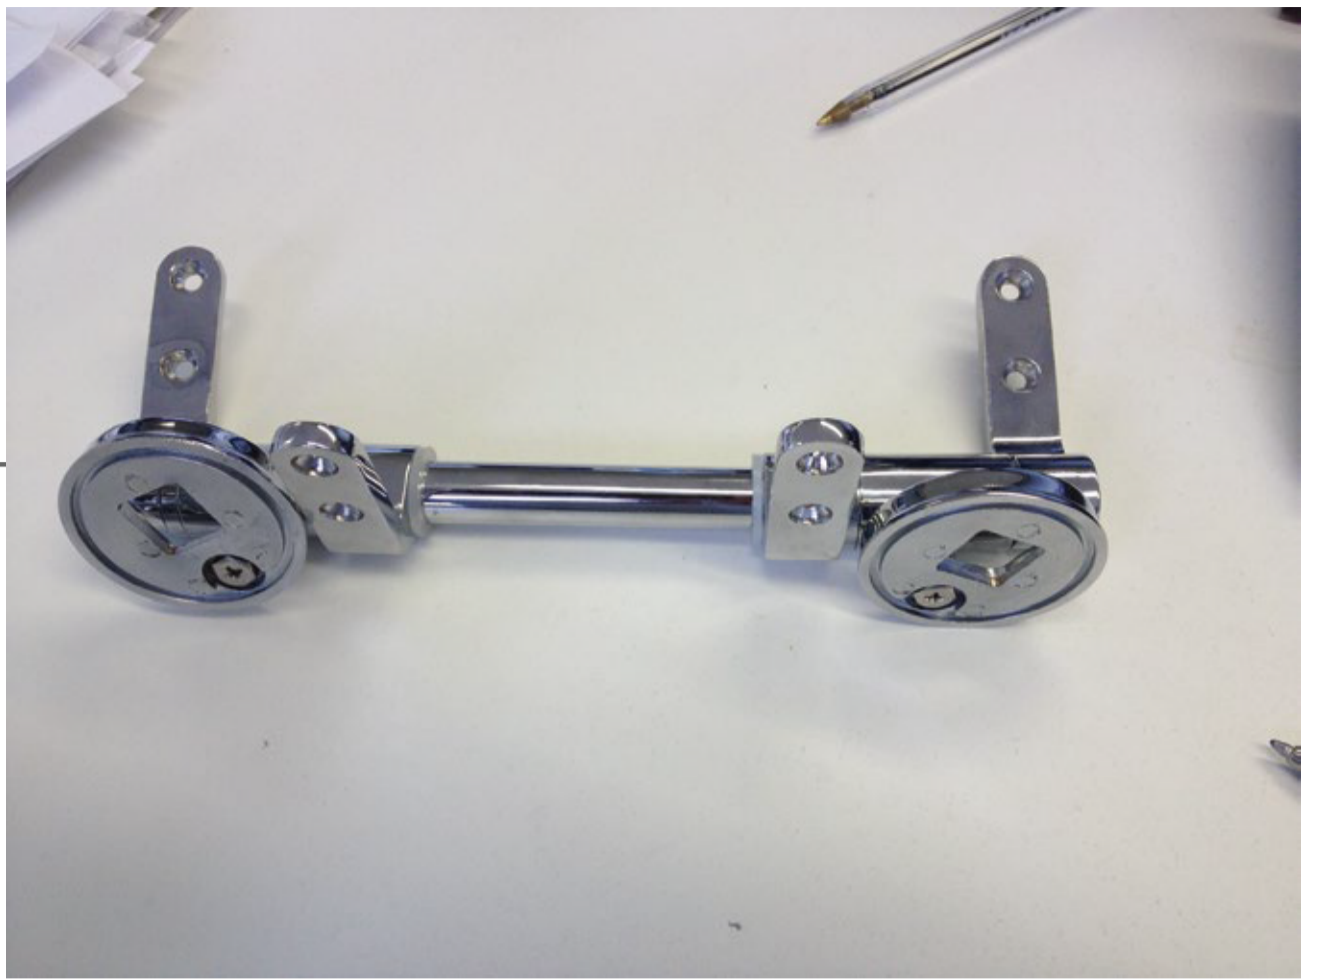

1

2

3

No.	DESCRIPTION	SPARE CODE
1	TAVIVITORIA SOFT CLOSE TOILET SEAT BAR HINGE ASSEMBLY FOR SOLID OAK SEAT OR TAVIVITORIA SOFT CLOSE TOILET SEAT BAR HINGE ASSEMBLY FOR WHITE & PAINTED SEATS	SP14199 SP14198
2	TAVI VITORIA SOFT CLOSE TOILET SEAT BAR HINGE FIXING PACK	SP14200
3	SPARE O-RING BASE SEAL (x1)	SP17378