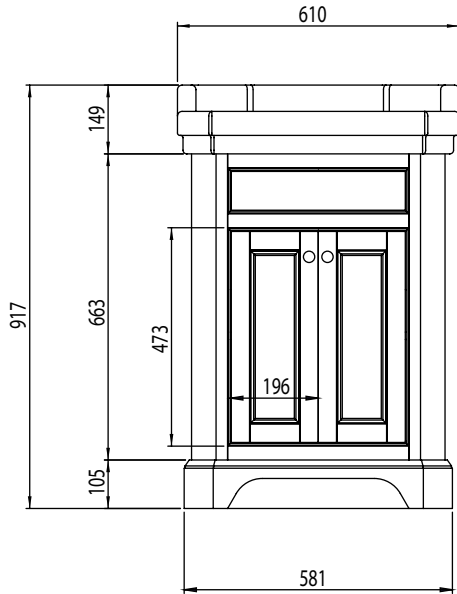

Technical Data Sheet

VITORIA 600mm Floor Mounted Unit

Whats in the box: 1x VT60FX + Fixings

TAVISTOCK
inspiring bathrooms

*Reference basin TDS for further info

Diagrams not to scale
All dimensions in mm
tolerance of +/-5mm

Materials

Carcass: 16mm Painted Pine and MDF

Fascia Components: 20mm Painted Pine and MDF

**Dimensions are subject to change, customers are advised to measure actual product before commencing installation.

***Fixing point dimensions are for guidance only/the positions of wall fixing must be checked when product is received.

FAQs

Q: How big is the plumbing void?

A: 47mm

Q: Are the handles fitted?

A: No, handles need fitting.

A: Approx depth with 90° hinge 690mm.

Q: Can the doors be adjusted?

A: The door can be adjusted as detailed in the supplied instructions

Q: Is the shelf removable?

A: Yes, there is one removable shelf.

Q: What is the shelf capacity?