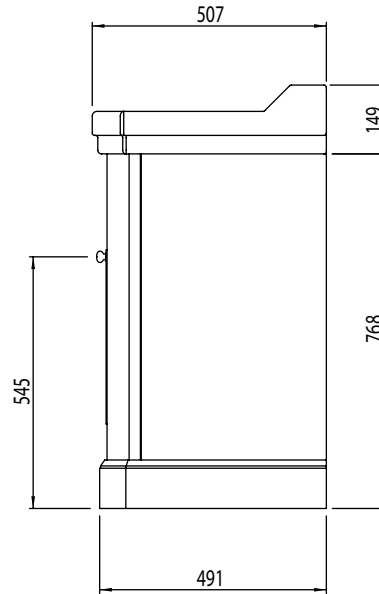

Technical Data Sheet

VITORIA 600mm Floor Mounted Unit

Whats in the box: 1x VT60FX + Fixings

TAVISTOCK
inspiring bathrooms

*Reference basin TDS for further info

Diagrams not to scale
All dimensions in mm
tolerance of +/-5mm

Materials

Carcass: 16mm Painted Pine and MDF

Fascia Components: 20mm Painted Pine and MDF

**Dimensions are subject to change, customers are advised to measure actual product before commencing installation.

***Fixing point dimensions are for guidance only/the positions of wall fixing must be checked when product is received.

FAQs

Q: How big is the plumbing void?

A: 47mm

Q: Are the handles fitted?

A: No, handles need fitting.

A: Approx depth with 90° hinge 690mm.

Q: Can the doors be adjusted?

A: The door can be adjusted as detailed in the supplied instructions

Q: Is the shelf removable?

A: Yes, there is one removable shelf.

Q: What is the shelf capacity?