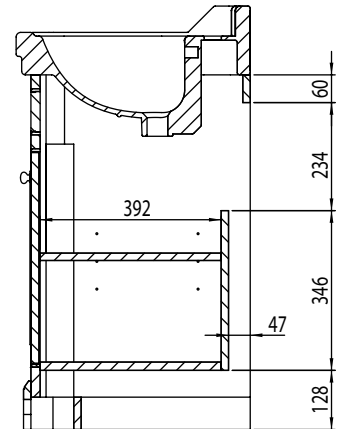

Technical Data Sheet

VITORIA 600mm Floor Mounted Unit

Whats in the box: 1x VT60FX + Fixings

TAVISTOCK
inspiring bathrooms

*Reference basin TDS for further info

Diagrams not to scale
All dimensions in mm
tolerance of +/-5mm

Materials

Carcass: 16mm Painted Pine and MDF

Fascia Components: 20mm Painted Pine and MDF

**Dimensions are subject to change, customers are advised to measure actual product before commencing installation.

***Fixing point dimensions are for guidance only/the positions of wall fixing must be checked when product is received.

FAQs

Q: How big is the plumbing void?

A: 47mm

Q: Are the handles fitted?

A: No, handles need fitting.

A: Approx depth with 90° hinge 690mm.

Q: Can the doors be adjusted?

A: The door can be adjusted as detailed in the supplied instructions

Q: Is the shelf removable?

A: Yes, there is one removable shelf.

Q: What is the shelf capacity?