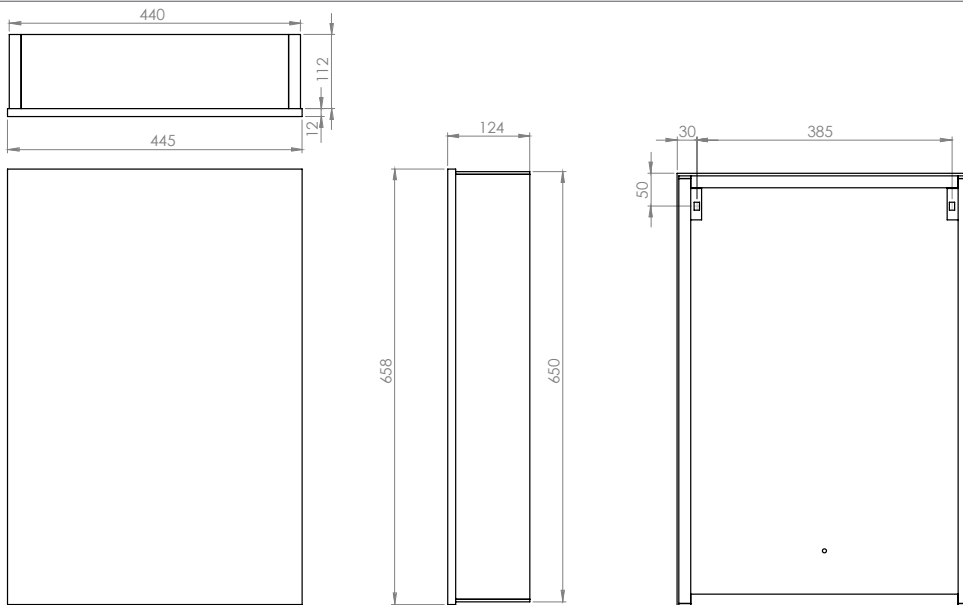

Technical Data Sheet

VITAL - VTL440

Whats in the box: 1x Cabinet + Fixings + 2 Glass Shelves

Diagrams not to scale. All dimensions in mm (tolerance of +/-5mm)

Materials

Carcass: Extruded Aluminium

Door: MDF

Mirror: Beveled Mirror Glass

Carcass End Caps: Painted Plastic

*Dimensions are subject to change, customers are advised to measure actual product before commencing installation.

**Fixing point dimensions are for guidance only/the positions of wall fixing must be checked when product is received.

FAQ's

Q: Internal dimensions (Depth x Width).

A: 100 x 405mm.

Q: Shelf dimensions (Length x Width x Depth).

A: 396 x 95 x 5mm.

Q: Max shelf spacing.

A: 2 shelves with adjustable increments of 80mm.

Q: Distance between hinge centres.

A: 460mm.

Q: Door dimensions (Height x Width x Depth).

A: 658 x 445 x 15mm.

Q: Door opening angle.

A: 90°.

Q: Depth with door fully open.

A: 557mm.

Q: Hanging brackets centres.