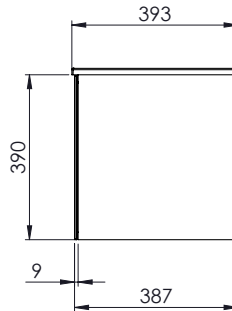

Technical Data Sheet

ROPER RHODES®

VECTOR 800mm WALL MOUNTED UNIT

What's in the box: 1x VECTOR 800mm + Fixings

*Reference basin TDS for further info

Materials

Carcass: 18mm MDF and MFC
Facia Components: 18mm MDF

Shown with the Frame isocast basin
Diagrams not to scale
All dimensions in mm
Tolerance of +5mm

**Dimensions are subject to change, customers are advised to measure actual product before commencing installation.
***Fixing point dimensions are for guidance only/the positions of wall fixing must be checked when product is received.

Extra Dimensions

Internal Drawer Depth - Front to Back:	324mm
Internal Drawer Height:	147mm
Internal Drawer Width:	714mm
Drawer Cut Out (W&D):	150mm Wide & 240mm Deep
Hanger Centres:	740mm
Front of drawer cut outs to back of unit?	267mm