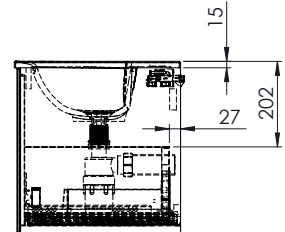

Technical Data Sheet

ROPER RHODES®

VECTOR 800mm WALL MOUNTED UNIT

What's in the box: 1x VECTOR 800mm + Fixings

*Reference basin TDS for further info

Materials

Carcass: 18mm MDF and MFC
Facia Components: 18mm MDF

Shown with the Frame isocast basin
Diagrams not to scale
All dimensions in mm
Tolerance of +5mm

**Dimensions are subject to change, customers are advised to measure actual product before commencing installation.
***Fixing point dimensions are for guidance only/the positions of wall fixing must be checked when product is received.

Extra Dimensions

Internal Drawer Depth - Front to Back:	324mm
Internal Drawer Height:	147mm
Internal Drawer Width:	714mm
Drawer Cut Out (W&D):	150mm Wide & 240mm Deep
Hanger Centres:	740mm
Front of drawer cut outs to back of unit?	267mm

FAQs

Q: Are the runners soft close?	A: The runners are both soft close and quick release.
Q: How deep is the unit when the drawers are fully open?	A: Approx. 746mm
Q: Can the drawers be adjusted?	A: The drawers can be adjusted as detailed in the supplied instructions.
Q: What is the interior finish of the unit?	A: The unit interior is the same finish as the exterior.
Q: Does the unit have a RAL reference?	A: No, part can be taken and matched by paint supplier (no RAL code)
Q: What is the weight capacity of the drawer?	A: The weight capacity of the drawer is 15kg.
Q: Is the wall hanging mechanism the only fixing to the wall?	A: No, it is advised to apply additional fixings to the wall through allocated holes in the back brace. Fixings for this are included.
Q: Why is the push-to-open drawer not opening when pushed?	A: The push to open mechanism may not be correctly adjusted. Refer to the Push To Open Adjustment section of the Vector WM instructions.
Q: Can other basin or worktop combinations be fitted?	A: Yes. See compatibility table below.