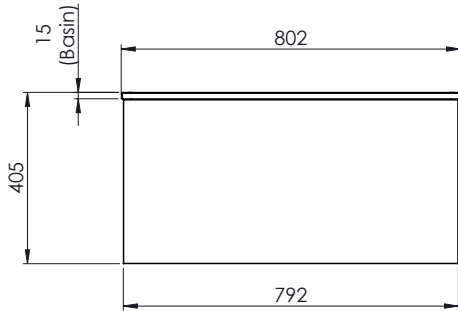

Technical Data Sheet

ROPER RHODES®

VECTOR 800mm WALL MOUNTED UNIT

What's in the box: 1x VECTOR 800mm + Fixings

*Reference basin TDS for further info

Materials

Carcass: 18mm MDF and MFC
Facia Components: 18mm MDF

Shown with the Frame isocast basin
Diagrams not to scale
All dimensions in mm
Tolerance of +5mm

**Dimensions are subject to change, customers are advised to measure actual product before commencing installation.
***Fixing point dimensions are for guidance only/the positions of wall fixing must be checked when product is received.

Extra Dimensions

Internal Drawer Depth - Front to Back:	324mm
Internal Drawer Height:	147mm
Internal Drawer Width:	714mm
Drawer Cut Out (W&D):	150mm Wide & 240mm Deep
Hanger Centres:	740mm
Front of drawer cut outs to back of unit?	267mm