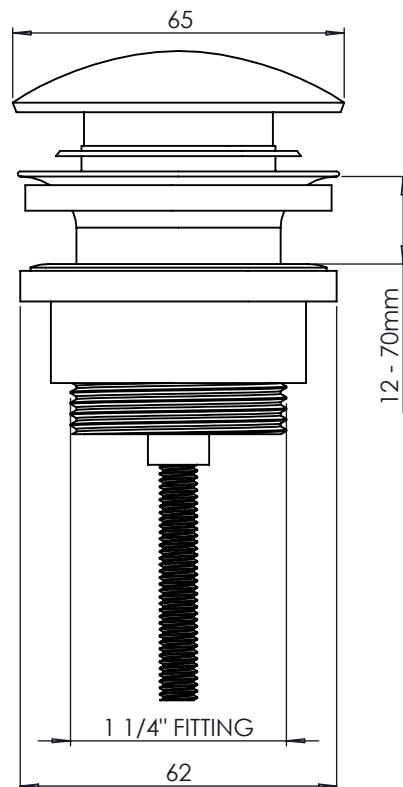

Technical Data Sheet

Universal Open Basin Waste
WASTE27 - Chrome, WASTE28 - Black, WASTE29 - Brass

No.	Description	Code	Fixings Included
1	Universal Basin Waste	WASTE27, WASTE 28, WASTE29	YES

The Universal Open Basin Waste is supplied with a fixed brass insert for use with basins without an integrated overflow.

Dimensions

Diagrams not to scale. All dimensions in mm (tolerance of +/-5mm)

*Dimensions are subject to change, customers are advised to measure Actual product before commencing installation.

FAQs

What is the size of the trap plumbing connection? 1 1/4" thread