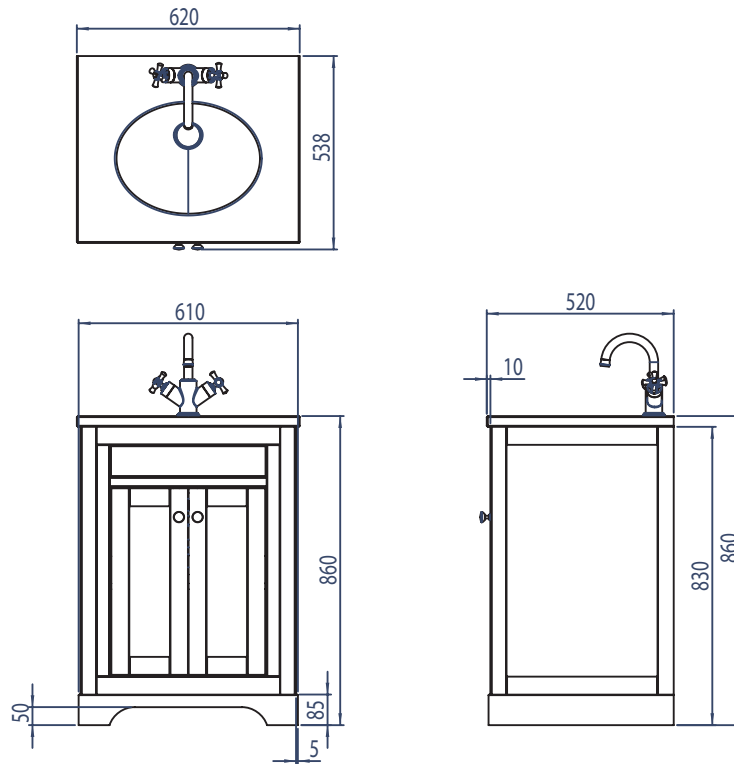

## Widcombe 600 Underslung Flat Fronted Floor Mounted Unit

What's in the box: 1x WMB13100, WMB13101, WMB13102 or WMB13110 + Handle

\*Reference basin TDS for further info

Diagrams not to scale  
All dimensions in mm  
Tolerance of +/-5mm

### FAQs

- |   |   |
|---|---|
| Q: How big is the plumbing void?                              | A: 50mm.  |
| Q: Is the handle fitted?                                      | A: No, but handle holes are pre-drilled - 70mm from top edge of door. |
| Q: Are the hinges soft close?                                 | A: The hinges are both soft close and quick release.                  |
| Q: How deep is the unit with door open?                       | A: Approx 660mm at 90°.   |
| Q: Can the doors be adjusted?                                 | A: The door can be adjusted as detailed in the supplied instructions  |
| Q: Is the shelf removable?                                    | A: No.  |
| Q: What is the overall height of unit with worktop and basin? | A: Overall height with basin and worktop is: 830mm                    |
| Q: What is the interior finish of the unit?                   | A: The unit interior is the same finish as the exterior.              |