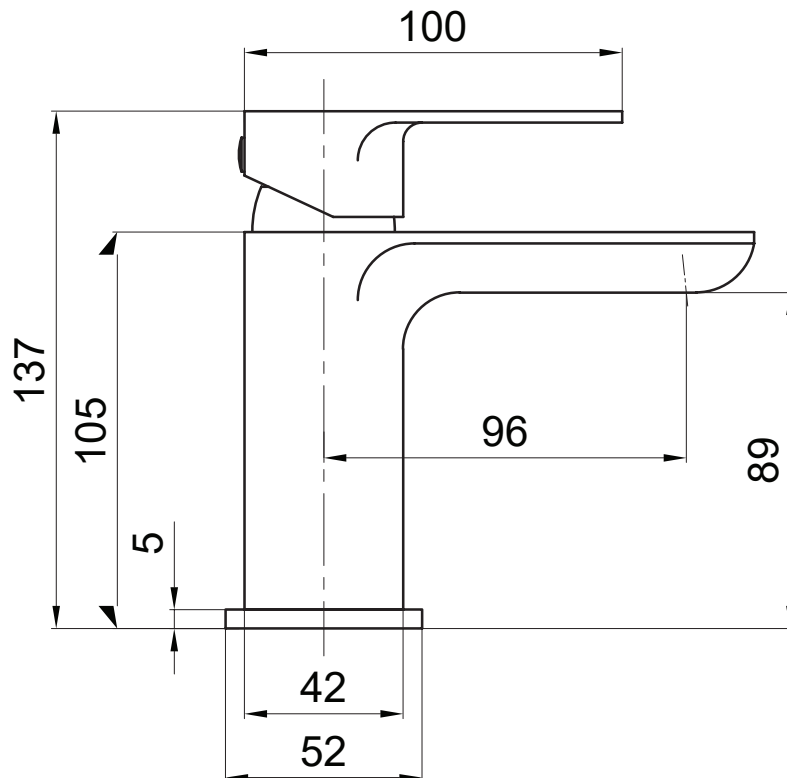

Technical Data Sheet

Zero Basin Mixer - TZE11

TAVISTOCK
inspiring bathrooms

No.	Description	Code	Fixings Included
1	Zero Basin Mixer	TZE11	YES

Min Pressure:	0.3bar
0.1bar	5.3 litres / min
0.2bar	5.9 litres / min
0.3bar	6.8 litres / min
0.4bar	7.8 litres / min
0.5bar	8.4 litres / min
1bar	10.9 litres / min
2bar	15.3 litres / min
3bar	19 litres / min

Dimensions

Diagrams not to scale. All dimensions in mm (tolerance of +/-5mm)

*Dimensions are subject to change, customers are advised to measure actual product before commencing installation.

FAQs

What is the size of the tap tail connection? The tap tails have a standard 1/2" BSP fixing.

What bore is the tap tail? The tails have a 10mm internal bore.

What length are the tap tails? The tails are 300mm in length.

Does the tap come fitted with an aerator? Yes, with an extra aerator and housing supplied in the box