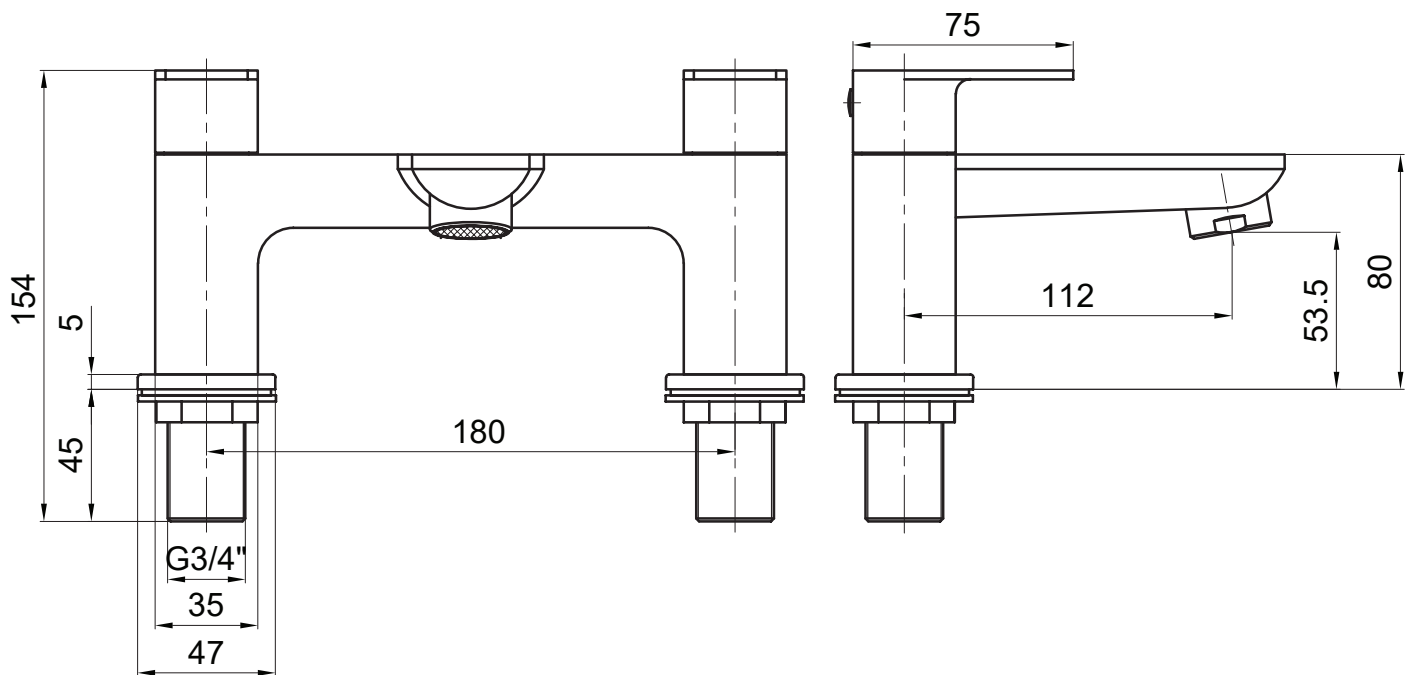

Dimensions

Diagrams not to scale. All dimensions in mm (tolerance of +/-5mm)

*Dimensions are subject to change, customers are advised to measure actual product before commencing installation.

FAQs

What is the size of the tap tail connection? The tap tails have a standard 1/2" BSP fixing.

What bore is the tap tail? The tails have a 10mm internal bore.

What length are the tap tails? The tails are 300mm in length.

Does the tap come fitted with an aerator? Yes, with an extra aerator and housing supplied in the box.

*Dimensions are subject to change, customers are advised to measure actual product before commencing installation.

FAQs

Does the tap come fitted with an aerator? Yes.

What size plumbing fittings are needed for the threaded legs? This product will work with standard 3/4" plumbing fittings.