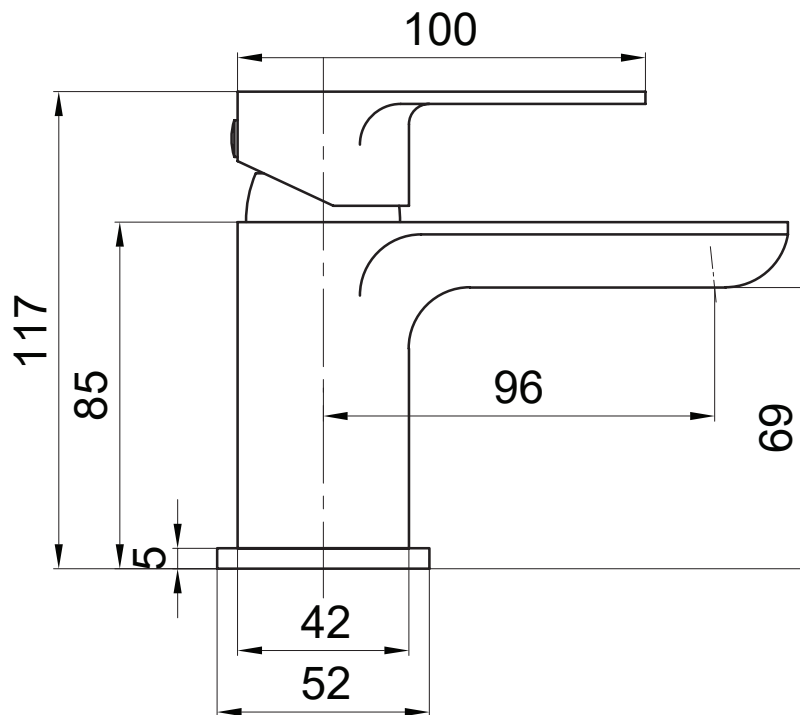

Dimensions

Diagrams not to scale. All dimensions in mm (tolerance of +/-5mm)

*Dimensions are subject to change, customers are advised to measure actual product before commencing installation.

FAQs

What is the size of the tap tail connection? The tap tails have a standard 1/2" BSP fixing.

What bore is the tap tail? The tails have a 10mm internal bore.

What length are the tap tails? The tails are 300mm in length.

Does the tap come fitted with an aerator? Yes, with an extra aerator and housing supplied in the box

What bore is the tap tail? The tails have a 10mm internal bore.

What length are the tap tails? The tails are 300mm in length.

Does the tap come fitted with an aerator? Yes, with an extra aerator and housing supplied in the box.