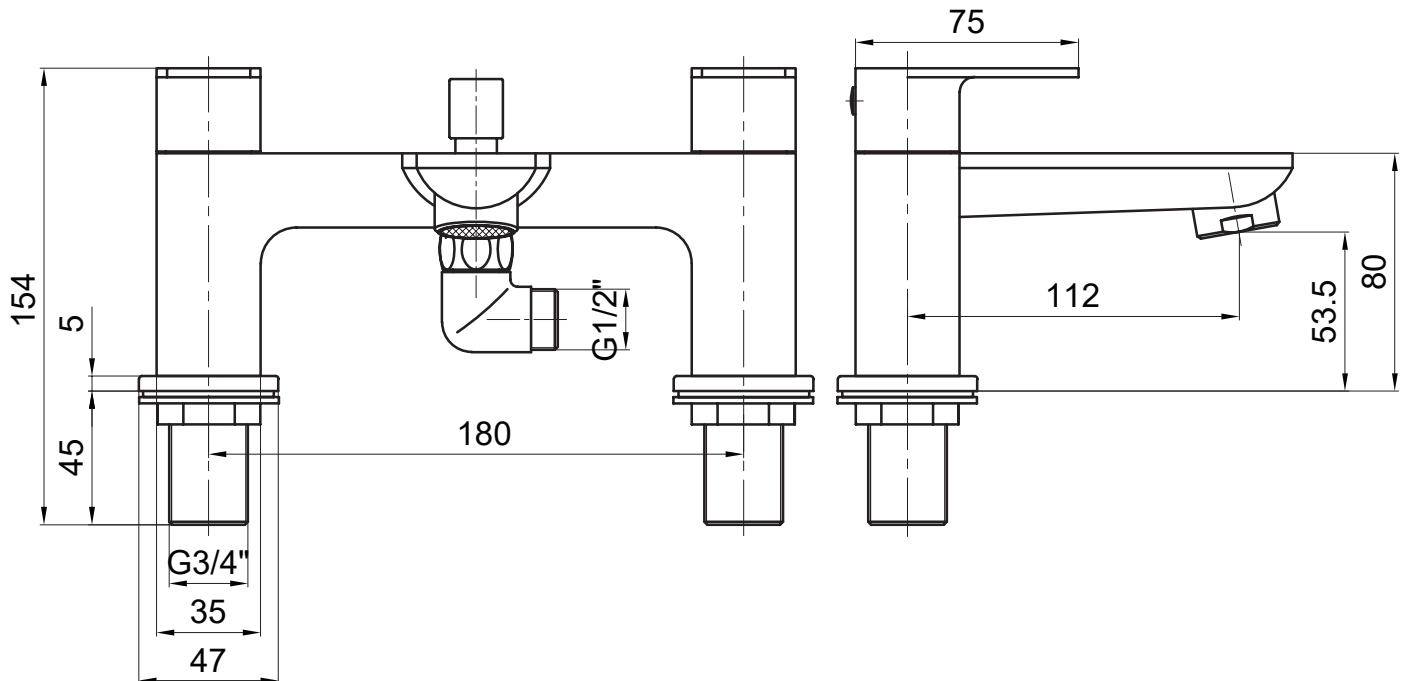

Dimensions

Diagrams not to scale. All dimensions in mm (tolerance of +/-5mm)

*Dimensions are subject to change, customers are advised to measure actual product before commencing installation.

FAQs

What is the size of the tap tail connection? The tap tails have a standard 1/2" BSP fixing.

*Dimensions are subject to change, customers are advised to measure actual product before commencing installation.

FAQs

Does the tap come fitted with an aerator? Yes.

What size plumbing fittings are needed for the threaded legs? This product will work with standard 3/4" plumbing fittings.

Technical Data Sheet

Zero Bath Shower Mixer - TZE42

TAVISTOCK
inspiring bathrooms

No.	Description	Code	Fixings Included
1	Zero Bath Shower Mixer	TZE42	YES

Dimensions

Diagrams not to scale. All dimensions in mm (tolerance of +/-5mm)